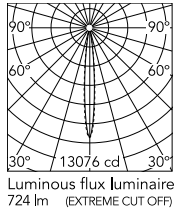

Physical

Colour	Black/Black
Trim	Yes
Orientation	Fixed
Recessed depth (mm)	75
Length (mm)	147
Net weight (kg)	0.34
IP internal	20
IP external	55

Download

[Mounting instructions](#) PDF

Photometric Files

[LDT / IES](#) ZIP

Technical Drawings

[2D](#) ZIP

[3D](#) ZIP

[Bim](#) ZIP

Schematic light drawing

Beam Angle: 10°

h(m)	E(lx)	D(m)
1	13076	0.18
2	3269	0.36
3	1453	0.54
4	817	0.72
5	523	0.90

Photometric