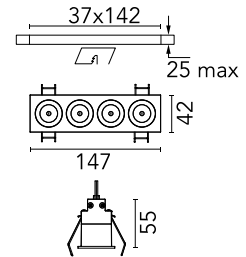

Recessed integrated luminaire with 4 LED lighting spots. Remote power supply included (220-240V).

Are you a professional and your project needs consulting and support?

[BOOK AN APPOINTMENT](#)