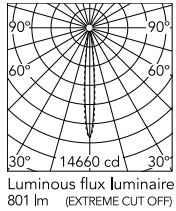

Physical

Colour	Black/White
Trim	Yes
Orientation	Fixed
Recessed depth (mm)	75
Length (mm)	147
Net weight (kg)	0.34
IP internal	20
IP external	55

Download

[Mounting instructions](#)  PDF

Photometric Files

[LDT / IES](#)  ZIP

Technical Drawings

[2D](#)  ZIP

[3D](#)  ZIP

[Bim](#)  ZIP

Schematic light drawing

Beam Angle: 10°

h(m)	E(lx)	D(m)
1	14660	0.17
2	3665	0.35
3	1629	0.52
4	916	0.70
5	586	0.87

Photometric