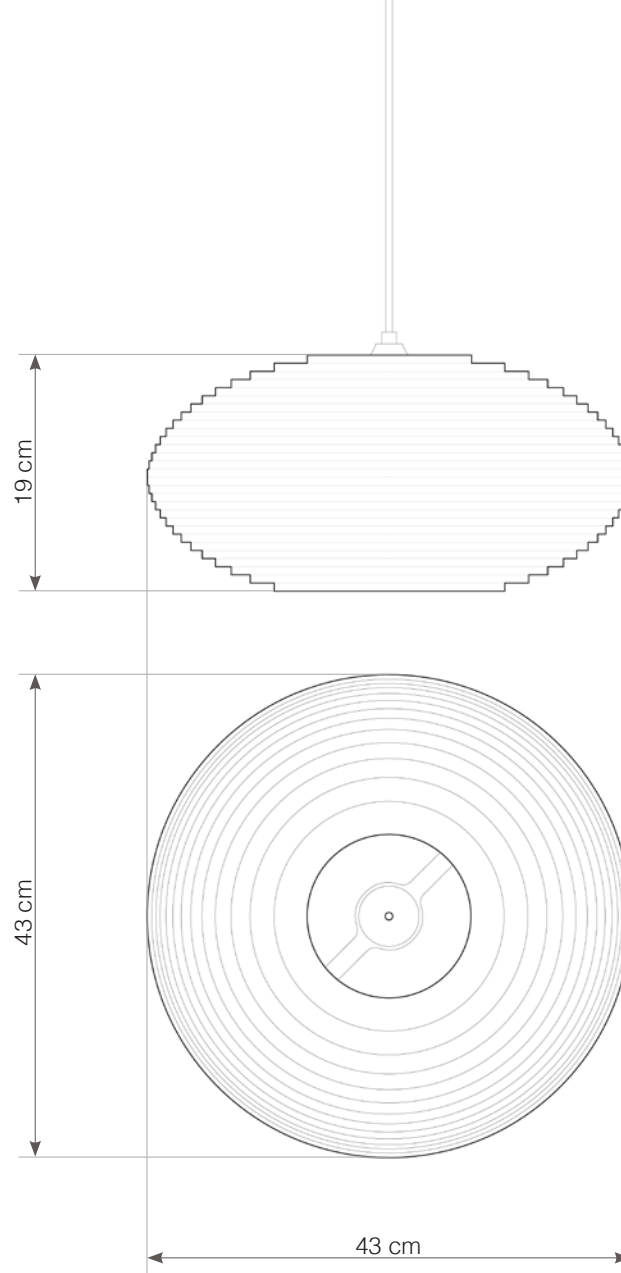

Disc16

1x 60W maximum incandescent
E27 socket | 230V 50Hz | Class II

For use with dimmable incandescent bulbs. Also compatible with CFL bulbs or dimmable LED bulbs of equivalent wattage.

Mounting Installation: Suspended

recycled cardboard

responsibly made in holland

proudly designed in seattle | usa

responsible handmade quality

nontoxic fire retardant treated

compressed air recommended cleaning

use in dry location only

designed to recycle

hardwired cord set + ceiling canopy

INCLUDES A TWO-METER WHITE FABRIC CORD AND A GRAY POWDER COATED STEEL CANOPY. ○●
FIVE-METER CORDS ARE AVAILABLE FOR AN ADDITIONAL CHARGE.

Scraplight shades are non-toxic and are handmade using responsible practices. Because all Scraplights are handmade, dimensions may vary slightly. This luminaire is compatible with bulbs of the energy classes A++, A+, A, B, C, D & E (EU No 874/2012).