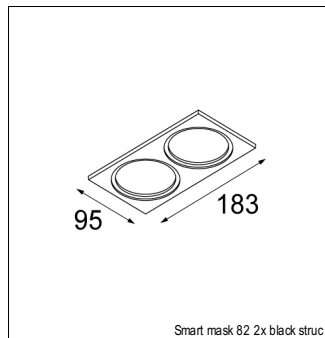

Art. Nr. 12412809

SPECIFICATIONS

Lamp	1x LED Array	
Gear / Transfo	LED gear not incl.	
Cut-out size	ø 70 h 60	
Weight	0.36kg	
Min. Distance	0.1 m	
IP	IP54	
Glow Wire Test	960°	
Source lifetime	50000 hrs	
CRI	90	
Power supply	500mA	350mA
	18.4Vf	17.8Vf
Connected load	9.2W	6.2W
Lumen	679lm	540lm
Efficacy	74lm/W	87lm/W
UGR	22	21
Adjustability	Not Applicable	
Remark	! 3500K on request ! can be combined with Smart mask ! can be combined with Smart surface box & surface tubed (surface/suspension)	

SMART CAKE 82 IP54 LED GE

ACCESSORIES

GYPKIT

12290130	GYPKIT 190X190 - Ø70
12291030	GYPKIT 210X190-2XØ70

CONBOX

10889830	CONBOX 190X192X130X256
----------	------------------------

MASK

12500032	SMART MASK 82 1X BLACK STRUC
12500046	SMART MASK 82 1X GOLD
12500009	SMART MASK 82 1X WHITE STRUC
12500132	SMART MASK 82 2X BLACK STRUC
12500146	SMART MASK 82 2X GOLD
12500109	SMART MASK 82 2X WHITE STRUC

RECESSED-FRAME

12500230	RECESSED RING Ø70 H100
----------	------------------------

SURFACE-TUBED

12845032	SMART SURFACE TUBED 82 LARGE LED GE BLACK STRUC
12845024	SMART SURFACE TUBED 82 LARGE LED GE BRUSHED ALU
12845009	SMART SURFACE TUBED 82 LARGE LED GE WHITE STRUC
12844032	SMART SURFACE TUBED 82 LARGE LED GI BLACK STRUC
12844024	SMART SURFACE TUBED 82 LARGE LED GI BRUSHED ALU
12844009	SMART SURFACE TUBED 82 LARGE LED GI WHITE STRUC