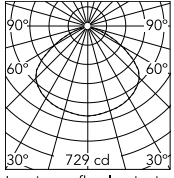

Physical

Colour	Black
Length (mm)	900
Cord length (mm)	2700
Canopy dimension (mm)	86
Canopy width (mm)	172
Net weight (kg)	29
Package height (mm)	680
Package width (mm)	1120
Package length (mm)	1120
Package volume (m3)	0.85
IP internal	20

[Bim](#)  ZIP

IP
20

Schematic light drawing

Beam Angle: 118°

h(m)	E(lx)	D(m)
1	729	3.36
2	182	6.72
3	81	10.08
4	46	13.44
5	29	16.79

Luminous flux luminaire
4210 lm

Photometric

Lighting type	Direct
Light distribution	Symmetric