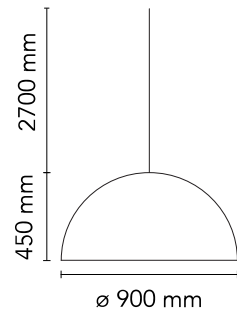

FLOS

■ F0002031 Black

Skygarden 2

Designed by Marcel Wanders, 2007

Halogen - 205W

Suspension luminaire providing diffused lighting. Hemispherical, mechanically-processed cast plaster diffuser, painted white inside. Outer finish: rust, glossy black, glossy white or matte gold. Plaster diffuser support in die-cast aluminum alloy. Upper cable gland and blocking ring nut in black injection-molded PC. Shaped, adjustment screws. Transparent, injection-molded, upper and lower silicone shock absorbers. Lampholder and fixing support in PPS. Flashed and blown opal glass diffuser. Molded fixing ring nut in die-cast aluminum alloy with alodine plating. Frieze in photo-etched and mechanically drawn AISI 304 steel. Molded and galvanized steel ceiling attachment. Gray, injection-molded PC rose, painted the same color as the body.

Are you a professional and your project needs consulting and support?

[BOOK AN APPOINTMENT](#)

Main specifications

EAN	8059607012918
Mounting	Suspension
Environments	Indoor dry location
Light Source Type	Bulb
Lamp category	Halogen
Lamp holders	E27
Ilcos	HSGS
Number of heads	1
Power (W)	205

Physical

Colour	Black
Length (mm)	900
Cord length (mm)	2700
Canopy dimension (mm)	86
Canopy width (mm)	172
Net weight (kg)	29
Package height (mm)	680
Package width (mm)	1120
Package length (mm)	1120
Package volume (m3)	0.85
IP internal	20

[Bim](#)  ZIP

IP
20

Schematic light drawing

Beam Angle: 118°

h(m)	E(lx)	D(m)
1	729	3.36
2	182	6.72
3	81	10.08
4	46	13.44
5	29	16.79

Luminous flux luminaire
4210 lm

Photometric

Lighting type	Direct
Light distribution	Symmetric