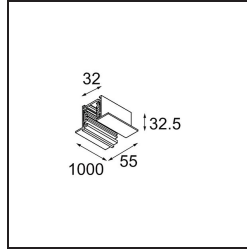

Date _____
Customer _____
Project _____
Type _____

Track recessed profile 1m white shiny

Specifications

Material	11242401
Lamp Included	No
Number of Light Sources	0
Input Voltage	230V
Electrical Class	I
IP Rating	20
Glow wire rating (°C)	960
Indoor/Outdoor	Indoor
Application	Ceiling, Wall
Adjustability	Not Applicable
Primary Colour & Primary Finish	White,
Gross weight (g)	1250.0