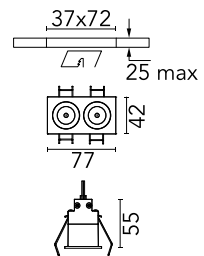

Recessed integrated luminaire with 2 LED lighting spots. Remote power supply included (220-240V).

Are you a professional and your project needs consulting and support?

[BOOK AN APPOINTMENT](#)