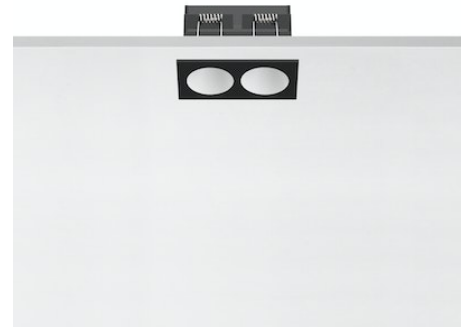

FLOS

03.8820.14A Black/White

Light Shadow Fixed Trim 2 Spots Optic Spot NEW

Designed by FLOS Architectural, 2022

Recessed integrated luminaire with 2 LED lighting spots. Remote power supply included (220-240V).

Are you a professional and your project needs consulting and support?

[BOOK AN APPOINTMENT](#)

Main specifications

Mounting	Ceiling recessed
Environments	Indoor dry location
LED type	Power LED
Lamp category	LED
Iicos	No
Number of heads	1
Power (W)	7
Source flux (lm)	540
System flux (lm)	453

Physical

Colour	Black/White
Trim	Yes
Orientation	Fixed
Recessed depth (mm)	150
Length (mm)	77
Net weight (kg)	0.25
IP internal	20
IP external	55

Download

[Mounting instructions](#)  PDF

Photometric Files

[LDT / IES](#)  ZIP

Technical Drawings

[2D](#)  ZIP

[3D](#)  ZIP

[Bim](#)  ZIP

Schematic light drawing

Beam Angle: 10°

h(m)	E(lx)	D(m)
1	8286	0.17
2	2071	0.35
3	921	0.52
4	518	0.70
5	331	0.87

Luminous flux luminaire
453 lm (EXTREME CUT OFF)