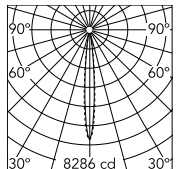

Physical

Colour	Black/White
Trim	Yes
Orientation	Fixed
Recessed depth (mm)	150
Length (mm)	77
Net weight (kg)	0.25
IP internal	20
IP external	55

Download

[Mounting instructions](#)  PDF

Photometric Files

[LDT / IES](#)  ZIP

Technical Drawings

[2D](#)  ZIP

[3D](#)  ZIP

[Bim](#)  ZIP

Schematic light drawing

Beam Angle: 10°

h(m)	E(lx)	D(m)
1	8286	0.17
2	2071	0.35
3	921	0.52
4	518	0.70
5	331	0.87

Luminous flux luminaire
453 lm (EXTREME CUT OFF)