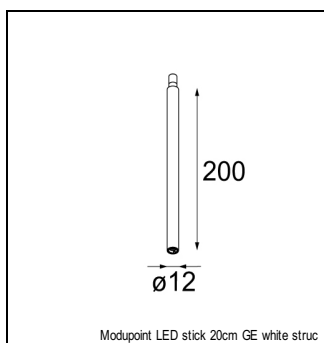

MÉDARD JACK MÉDARD 42 JACK LED GE

ACCESSORIES

STICK

13240009	MODUPOINT LED STICK 10CM GE WHITE STRUC
13240032	MODUPOINT LED STICK 10CM GE BLACK STRUC
13240109	MODUPOINT LED STICK 20CM GE WHITE STRUC
13240132	MODUPOINT LED STICK 20CM GE BLACK STRUC
13240209	MODUPOINT LED STICK 30CM GE WHITE STRUC
13240232	MODUPOINT LED STICK 30CM GE BLACK STRUC