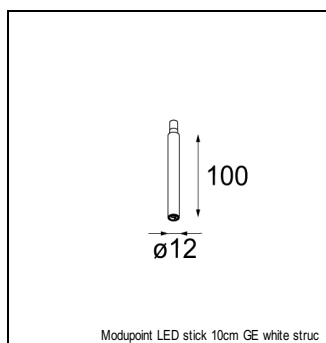

MÉDARD JACK MÉDARD 42 JACK LED GE

ACCESSORIES

STICK

13240009	MODUPOINT LED STICK 10CM GE WHITE STRUC
13240032	MODUPOINT LED STICK 10CM GE BLACK STRUC
13240109	MODUPOINT LED STICK 20CM GE WHITE STRUC
13240132	MODUPOINT LED STICK 20CM GE BLACK STRUC
13240209	MODUPOINT LED STICK 30CM GE WHITE STRUC
13240232	MODUPOINT LED STICK 30CM GE BLACK STRUC