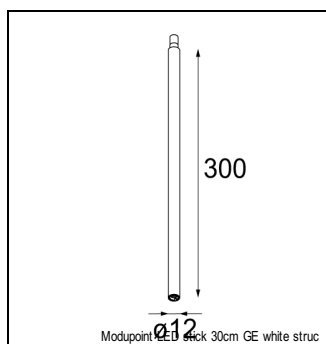

MÉDARD JACK MÉDARD 42 JACK LED GE

ACCESSORIES

STICK

13240009	MODUPOINT LED STICK 10CM GE WHITE STRUC
13240032	MODUPOINT LED STICK 10CM GE BLACK STRUC
13240109	MODUPOINT LED STICK 20CM GE WHITE STRUC
13240132	MODUPOINT LED STICK 20CM GE BLACK STRUC
13240209	MODUPOINT LED STICK 30CM GE WHITE STRUC
13240232	MODUPOINT LED STICK 30CM GE BLACK STRUC