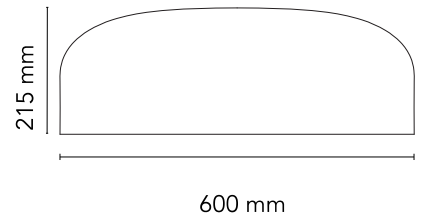

FLOS

F1370035 Red

Smithfield Ceiling

Designed by Jasper Morrison, 2009

Halogen - 4 x 70W

Ceiling-mounted lamp providing direct light. Aluminium body. Available in gloss black, white, matt black, green, red or MUD. Injection-moulded opalescent methacrylate diffuser. Steel wall and ceiling attachment.

Are you a professional and your project needs consulting and support?

[BOOK AN APPOINTMENT](#)

Main specifications

EAN	8059607031308
Mounting	Ceiling
Environments	Indoor dry location
Light Source Type	Bulb
Lamp category	Halogen
Lamp type	A70
Lamp holders	E27
Iicos	HSGSA
Bulb finish	Frosted
Number of heads	4
Power (W)	70
System power (W)	280

Physical

Colour	Red
Length (mm)	600
Net weight (kg)	4.5
Package height (mm)	310
Package width (mm)	710
Package length (mm)	710
Package volume (m3)	0.16
IP internal	20

Download

[Mounting instructions](#) PDF

[Spare Parts](#) PDF