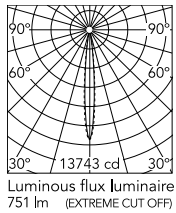

Physical

Colour	White/White
Trim	Yes
Orientation	Fixed
Recessed depth (mm)	75
Length (mm)	147
Net weight (kg)	0.34
IP internal	20
IP external	55

Download

[Mounting instructions](#)  PDF

Photometric Files

[LDT / IES](#)  ZIP

Technical Drawings

[2D](#)  ZIP

[3D](#)  ZIP

[Bim](#)  ZIP

Schematic light drawing

Beam Angle: 10°

h(m)	E(lx)	D(m)
1	13743	0.17
2	3436	0.35
3	1527	0.52
4	859	0.70
5	550	0.87

Photometric