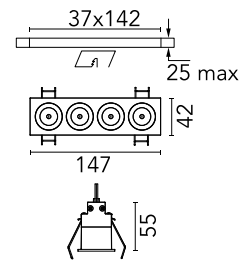

Recessed integrated luminaire with 4 LED lighting spots. Remote power supply included (220-240V).

Are you a professional and your project needs consulting and support?

[BOOK AN APPOINTMENT](#)