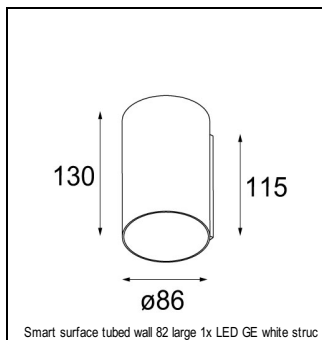

Art. Nr. 13321146

SPECIFICATIONS

Lamp	1x LED Array	
Gear / Transfo	LED gear not incl.	
Cut-out size	ø 76 h 55	
Weight	0.65kg	
Min. distance	0.1 m	
IP	IP20	
Glow wire test	960°	
CRI	90	
Power supply	500mA	350mA
	18.4Vf	17.8Vf
Connected load	9.2W	6.3W
Lumen	541lm	416lm
Efficacy	59lm/W	67lm/W
UGR	14	14
Adjustability	h 355° v 25°	
Remark	! 3500 on request	
	! can be combined with Smart mask, Smart surface box, Smart surface tubed, Smart surface tubed suspension, Smart tubed wall	

RECESSED-FRAME

12500230	SMART RECESSED RING 82
----------	------------------------

CONBOX

10889830	CONBOX 190X192X130X256
----------	------------------------

SURFACE-TUBED

12842009	SMART SURFACE TUBED SUSPENSION 82 LARGE LED GI WHITE STRUC
12842032	SMART SURFACE TUBED SUSPENSION 82 LARGE LED GI BLACK STRUC
12842024	SMART SURFACE TUBED SUSPENSION 82 LARGE LED GI BRUSHED ALU
12842209	SMART SURFACE TUBED SUSPENSION 82 XL LED TRE DIM GI WHITE STRUC
12842232	SMART SURFACE TUBED SUSPENSION 82 XL LED TRE DIM GI BLACK STRUC
12842224	SMART SURFACE TUBED SUSPENSION 82 XL LED TRE DIM GI BRUSHED ALU
12842309	SMART SURFACE TUBED SUSPENSION 82 XL LED 1-10V/PUSHDIM GI WHITE STRUC
12842332	SMART SURFACE TUBED SUSPENSION 82 XL LED 1-10V/PUSHDIM GI BLACK STRUC