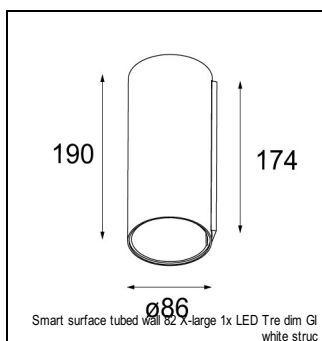

Art. Nr. 13321146

SPECIFICATIONS

Lamp	1x LED Array	
Gear / Transfo	LED gear not incl.	
Cut-out size	ø 76 h 55	
Weight	0.65kg	
Min. distance	0.1 m	
IP	IP20	
Glow wire test	960°	
CRI	90	
Power supply	500mA	350mA
	18.4Vf	17.8Vf
Connected load	9.2W	6.3W
Lumen	541lm	416lm
Efficacy	59lm/W	67lm/W
UGR	14	14
Adjustability	h 355° v 25°	
Remark	! 3500 on request	
	! can be combined with Smart mask, Smart surface box, Smart surface tubed, Smart surface tubed suspension, Smart tubed wall	

RECESSED-FRAME

12500230	SMART RECESSED RING 82
----------	------------------------

CONBOX

10889830	CONBOX 190X192X130X256
----------	------------------------

SURFACE-TUBED

12842009	SMART SURFACE TUBED SUSPENSION 82 LARGE LED GI WHITE STRUC
12842032	SMART SURFACE TUBED SUSPENSION 82 LARGE LED GI BLACK STRUC
12842024	SMART SURFACE TUBED SUSPENSION 82 LARGE LED GI BRUSHED ALU
12842209	SMART SURFACE TUBED SUSPENSION 82 XL LED TRE DIM GI WHITE STRUC
12842232	SMART SURFACE TUBED SUSPENSION 82 XL LED TRE DIM GI BLACK STRUC
12842224	SMART SURFACE TUBED SUSPENSION 82 XL LED TRE DIM GI BRUSHED ALU
12842309	SMART SURFACE TUBED SUSPENSION 82 XL LED 1-10V/PUSHDIM GI WHITE STRUC
12842332	SMART SURFACE TUBED SUSPENSION 82 XL LED 1-10V/PUSHDIM GI BLACK STRUC