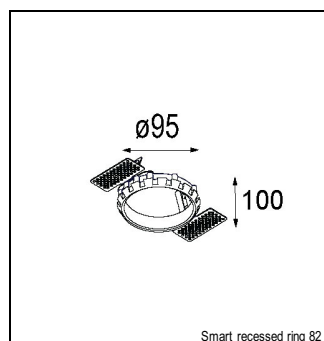

Art. Nr. 13321146

SPECIFICATIONS

Lamp	1x LED Array	
Gear / Transfo	LED gear not incl.	
Cut-out size	ø 76 h 55	
Weight	0.65kg	
Min. distance	0.1 m	
IP	IP20	
Glow wire test	960°	
CRI	90	
Power supply	500mA	350mA
	18.4Vf	17.8Vf
Connected load	9.2W	6.3W
Lumen	541lm	416lm
Efficacy	59lm/W	67lm/W
UGR	14	14
Adjustability	h 355° v 25°	
Remark	! 3500 on request	
	! can be combined with Smart mask, Smart surface box, Smart surface tubed, Smart surface tubed suspension, Smart tubed wall	

RECESSED-FRAME

12500230	SMART RECESSED RING 82
----------	------------------------

CONBOX

10889830	CONBOX 190X192X130X256
----------	------------------------

SURFACE-TUBED

12842009	SMART SURFACE TUBED SUSPENSION 82 LARGE LED GI WHITE STRUC
12842032	SMART SURFACE TUBED SUSPENSION 82 LARGE LED GI BLACK STRUC
12842024	SMART SURFACE TUBED SUSPENSION 82 LARGE LED GI BRUSHED ALU
12842209	SMART SURFACE TUBED SUSPENSION 82 XL LED TRE DIM GI WHITE STRUC
12842232	SMART SURFACE TUBED SUSPENSION 82 XL LED TRE DIM GI BLACK STRUC
12842224	SMART SURFACE TUBED SUSPENSION 82 XL LED TRE DIM GI BRUSHED ALU
12842309	SMART SURFACE TUBED SUSPENSION 82 XL LED 1-10V/PUSHDIM GI WHITE STRUC
12842332	SMART SURFACE TUBED SUSPENSION 82 XL LED 1-10V/PUSHDIM GI BLACK STRUC