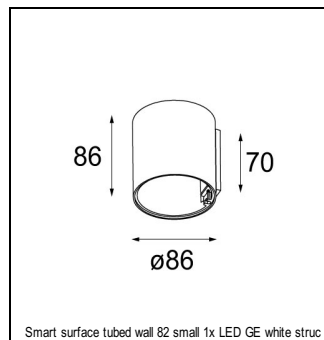

Art. Nr. 13321146

SPECIFICATIONS

Lamp	1x LED Array	
Gear / Transfo	LED gear not incl.	
Cut-out size	ø 76 h 55	
Weight	0.65kg	
Min. distance	0.1 m	
IP	IP20	
Glow wire test	960°	
CRI	90	
Power supply	500mA	350mA
	18.4Vf	17.8Vf
Connected load	9.2W	6.3W
Lumen	541lm	416lm
Efficacy	59lm/W	67lm/W
UGR	14	14
Adjustability	h 355° v 25°	
Remark	! 3500 on request	
	! can be combined with Smart mask, Smart surface box, Smart surface tubed, Smart surface tubed suspension, Smart tubed wall	

RECESSED-FRAME

12500230	SMART RECESSED RING 82
----------	------------------------

CONBOX

10889830	CONBOX 190X192X130X256
----------	------------------------

SURFACE-TUBED

12842009	SMART SURFACE TUBED SUSPENSION 82 LARGE LED GI WHITE STRUC
12842032	SMART SURFACE TUBED SUSPENSION 82 LARGE LED GI BLACK STRUC
12842024	SMART SURFACE TUBED SUSPENSION 82 LARGE LED GI BRUSHED ALU
12842209	SMART SURFACE TUBED SUSPENSION 82 XL LED TRE DIM GI WHITE STRUC
12842232	SMART SURFACE TUBED SUSPENSION 82 XL LED TRE DIM GI BLACK STRUC
12842224	SMART SURFACE TUBED SUSPENSION 82 XL LED TRE DIM GI BRUSHED ALU
12842309	SMART SURFACE TUBED SUSPENSION 82 XL LED 1-10V/PUSHDIM GI WHITE STRUC
12842332	SMART SURFACE TUBED SUSPENSION 82 XL LED 1-10V/PUSHDIM GI BLACK STRUC