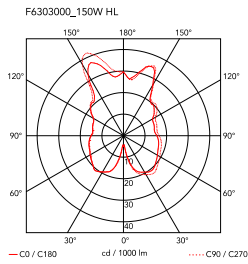

Physical

Colour	Fumée
Length (mm)	395
Cord length (mm)	1640
Net weight (kg)	4.5
Package height (mm)	0
Package width (mm)	0
Package length (mm)	0
Package volume (m3)	0.18
IP internal	20

Download

[Mounting instructions](#) PDF

[Spare Parts](#) PDF

Photometric Files

[LDT / IES](#) ZIP

Technical Drawings

[2D](#) ZIP

[3D](#) ZIP

Schematic light drawing

Photometric