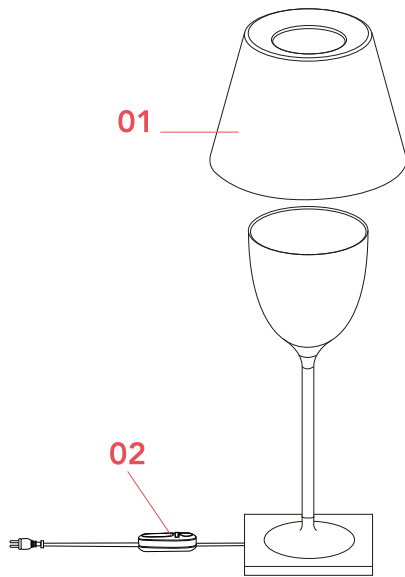

Bulbs

NOT INCLUDED

RF32288

LED Lamp E27 15W 2700K T38

NOT INCLUDED

RF32289

LED Lamp E27 15W 3000K T38

Spare Parts