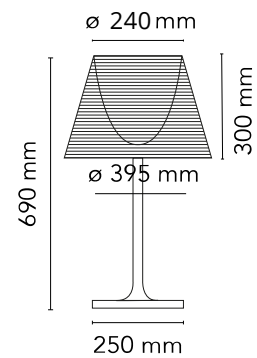

FLOS

F6303030 Fumée

KTribe Table 2

Designed by Philippe Starck, 2007

Halogen - 150W

Table luminaire providing diffused lighting. Base, rod support and diffuser support in diecast, polished and chrome-plated Zamak alloy. Base cover in black injection-molded PA (Nylon). Injection-molded PC (polycarbonate) opal inner diffuser. Outer diffusers in transparent or fumée PMMA (polymethylmethacrylate), and silver or bronze on the inner surface, by vacuum aluminum coating. Injection-molded PC (polycarbonate) upper ring, completely transparent or transparent diffuser and silver diffuser) or transparent brown for the outer bronze diffuser.

Physical

Colour	Fumée
Length (mm)	395
Cord length (mm)	1640
Net weight (kg)	4.5
Package height (mm)	0
Package width (mm)	0
Package length (mm)	0
Package volume (m3)	0.18
IP internal	20

Download

[Mounting instructions](#) PDF