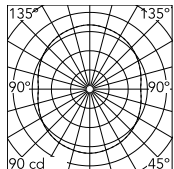

Schematic light drawing

Luminous flux luminaire
286 lm

Photometric

Lighting type	Total
Light distribution	Symmetric
CCT (K)	2700

Electrical

Insulation class	III
Frequency (Hz)	50/60
Main voltage (Vac)	100-240/48
LED voltage Vf (Vdc)	null
Driver	Remote included
Dimmable	Yes
Dimming type	Electronic 48V
Dimming interface	Dimmer Integrated
Plug type	Type G, Type A, Type C
Batteries inside	No