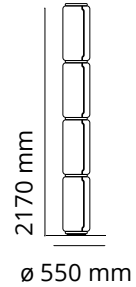

FLOS

■ F0292000 Black

Noctambule Floor 4 High Cylinder Big Base

Designed by Konstantin Grcic, 2019

45W - 1378lm - 2700K

Standing lamps consisting of interconnecting glass modules reaching a height of 2,17 metres (85.43"). Cylindrical and semi-spherical transparent blown glass structure, die cast aluminium base and rings, hydroformed steel internal lateral arms and injection moulded optical opal silicone outer ring diffusers. The power supply cable is 2 metres (78.74") long, with a pedal operated panel used as a dimmer to adjust the light intensity by 10% to 100% in either direction. Wall mounted power supply unit with interchangeable plugs.

Are you a professional and your project needs consulting and support?

[BOOK AN APPOINTMENT](#)

Main specifications

EAN	8059607000922
Mounting	Floor
Environments	Indoor dry location
Light Source Type	LED
LED type	LED Module
Power (W)	45
System flux (lm)	1378

Physical

Colour	Black
Length (mm)	550
Cord length (mm)	1800
Net weight (kg)	27.3
Package height (mm)	0
Package width (mm)	0
Package length (mm)	0
Package volume (m3)	0.35
IP internal	20

Download

Mounting instructions	↓ PDF
Mounting instructions	↓ PDF
Spare Parts	↓ PDF