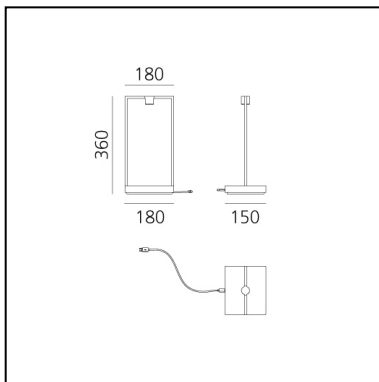

LUMINAIRE

- Watt: **1,7W**
- Delivered lumen output: **148lm**
- CCT: **3000K**
- Efficiency: **68%**
- Efficacy: **147.59lm/W**
- CRI: **90**
- Dimmer Typology: **Push button Dimmer**

Notes

Battery life:
Dimmer step 1: 8h
Dimmer step 2: 11h
Dimmer step 3: 26h
3 hrs fast charge

DESCRIPTION

Curiosity is a portable lamp whose shape reveals its natural vocation for showcasing, but at the same time for relations. It highlights the spaces where people are gathered or the objects accommodated within its frame.

Curiosity is a frame for displaying objects with the chosen item arranged on the base and illuminated by the small spotlight at the top, available with two different light beam angles. In the Curiosity 36 Sphere version, the addition of a glass globe creates a soft, diffused light.

FEATURES

- Product Code: **0174110A**
- Colour: **Black/Brown**
- Installation: **Table**
- Material: **Aluminum and technopolymer base and projector, brass frame**
- Series: **Design Collection**
- design by: **Davide Oppizzi**

DIMENSIONS

- Length: **180 mm**
- Width: **150 mm**
- Height: **360 mm**