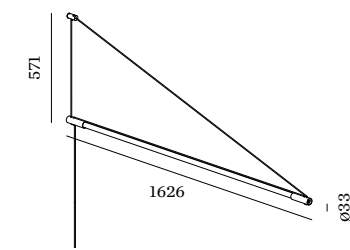

DARF

WALL SURFACE

p. 467

ARCHITECT
PHILIPP WEINBERGER &
STUDIO MARCH GUT

DESIGN SHOP →

← EXHIBITIONS

light distribution

project picture application
without cable

Rev. 001/2021-06

1.0

LED 22W | 220-240VAC
50-60Hz | aluminium powder
coated | plastic wet painted
incl. black textile cable plug
with switch

0.33kg IP20 0.3-1 P G 7-24

non dim

CODE	
2563T7B	
LIGHT COLOUR	LUMEN | CRI
3000K | 22W	3300 | >80
4000K | 22W	3700 | >80

phase-cut dim

CODE	
2563T8B	
LIGHT COLOUR	LUMEN | CRI
2700K | 22W	1920 | >90
3000K | 22W	2095 | >90