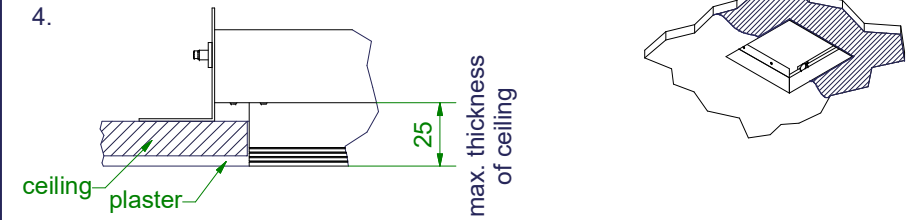

Recessed Frame

1045xx30 - 1046xx30

Installation instruction -A

	Frame dimensions (mm)					Cut out dimensions (mm)	
	A	B	C	D	E	X	Y
10460130 MINI-MULTIPLE TRIMLESS 1X RECESSED FRAME	133.5	133.5	106	106	169	107	134.5
10460230 MINI-MULTIPLE TRIMLESS 2 RECESSED FRAME	233.5	133.5	206	106	169	107	207
10460730 MINI-MULTIPLE TRIMLESS 3L RECESSED FRAME	338.5	133.5	311	106	169	107	312
10460430 MINI-MULTIPLE TRIMLESS 4SQ RECESSED FRAME	233.5	233.5	206	206	269	207	234.5
10450130 MULTIPLE TRIMLESS 1X RECESSED FRAME	190.5	190.5	163	163	226	164	191.5
10450230 MULTIPLE TRIMLESS 2LX RECESSED FRAME	345.5	190.5	318	163	226	164	319
10450330 MULTIPLE TRIMLESS 3LX RECESSED FRAME	488.5	190.5	461	163	226	164	462
10450430 MULTIPLE TRIMLESS 4SQX RECESSED FRAME	345.5	345.5	318	318	381	319	346.5

Square recessed frames:

Rectangular recessed frames:

Finishing for both types:

Mini-multiple installation: