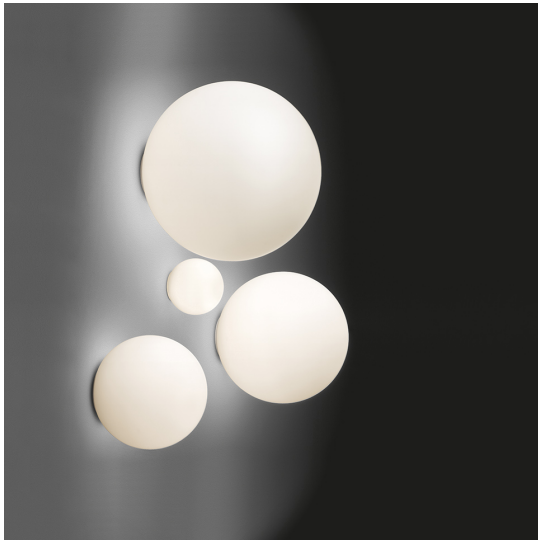

Dioscuri wall/ceiling 35

Michele De Lucchi

IP65     Dimmerable: 

LUMINAIRE

- Watt: **21W**
- Voltage: **220V-240V**
- Delivered lumen output: **2186lm**
- Efficiency: **89%**
- Efficacy: **104.07lm/W**
- CRI: **80**

Notes

Lamp not included. The IP 65 degree of protection makes it also suitable for outdoor application.

DESCRIPTION

The simple geometric shape of the spherical diffuser makes this an iconic product and ensures uniform diffusion of light through the acid-etched blown glass. The 25, 35 and 42 cm versions are also suitable for outdoor use.

FEATURES

- Product Code: **0116010A**
- Colour: **White**
- Installation: **CeilingWall**
- Material: **Technopolymer lamp body, blown frosted glass diffuser with acid-etching treatment.**
- Series: **Design Collection, Architectural Outdoor**
- Area contract: **Hospitality, null, Residential**
- Emission: **Diffused**
- design by: **Michele De Lucchi**

DIMENSIONS

- Height: **340 mm**
- Diameter: **350 mm**
- Impact Resistance: **N.D.**
- Glow Wire Test: **850°**

SOURCES NOT INCLUDED

- Category: **LED RETROFIT**
- Number: **1**
- Socket: **E27**