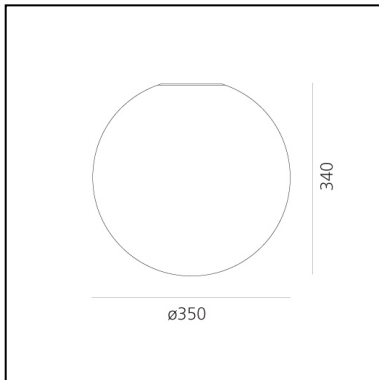

Dioscuri wall/ceiling 35

Michele De Lucchi

IP65     Dimmerable: 

LUMINAIRE

- Watt: **21W**
- Voltage: **220V-240V**
- Delivered lumen output: **2186lm**
- Efficiency: **89%**
- Efficacy: **104.07lm/W**
- CRI: **80**

Notes

Lamp not included. The IP 65 degree of protection makes it also suitable for outdoor application.

DESCRIPTION

The simple geometric shape of the spherical diffuser makes this an iconic product and ensures uniform diffusion of light through the acid-etched blown glass. The 25, 35 and 42 cm versions are also suitable for outdoor use.

FEATURES

- Product Code: **0116010A**
- Colour: **White**
- Installation: **CeilingWall**
- Material: **Technopolymer lamp body, blown frosted glass diffuser with acid-etching treatment.**
- Series: **Design Collection, Architectural Outdoor**
- Area contract: **Hospitality, null, Residential**
- Emission: **Diffused**
- design by: **Michele De Lucchi**

DIMENSIONS

- Height: **340 mm**
- Diameter: **350 mm**
- Impact Resistance: **N.D.**
- Glow Wire Test: **850°**

SOURCES NOT INCLUDED

- Category: **LED RETROFIT**
- Number: **1**
- Socket: **E27**