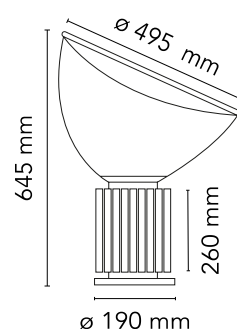

Table lamp providing indirect and reflected light. Reflector in painted aluminium, gloss white on the outside and matt white on the inside. Directionable diffuser in transparent PMMA. Body in matt black or naturally anodized extruded aluminium. Base in nickel-plated metal. Electric cable of useful length 220 cm, with dimmer switch for ON/OFF and adjustment of the light flow between 10-100%. Plug-in power supply with interchangeable plugs.

Are you a professional and your project needs consulting and support?

BOOK AN APPOINTMENT