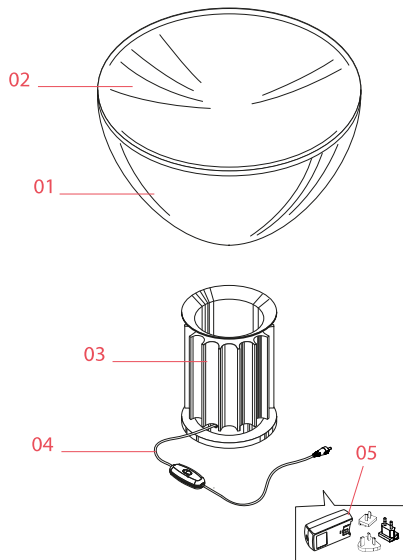

Spare Parts

01.	Taccia LED transparent diffuser & reflector (PMMA)	F6609000
02.	White reflector	RF00780
03.	Anodized silver base	F6608004
04.	Jack plug with cable and push dimmer	RF6608100
05.	Black plug assembly kit & 48V driver	RF3320400

DOWNLOAD