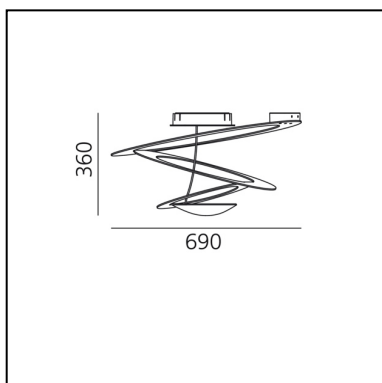

Pirce Mini Ceiling LED - 3000K - Gold

Giuseppe Maurizio Scutellà

IP20    Dimmerable:  +  -

LUMINAIRE

- Watt: **44W**
- Voltage: **220V-240V**
- Delivered lumen output: **3313lm**
- CCT: **3000K**
- Efficiency: **82%**
- Efficacy: **75.30lm/W**
- CRI: **90**
- Dimmable Typology: **Push**

DIMENSIONS

- Height: **360 mm**
- Diameter: **670 mm**
- Glow Wire Test: **650°**

SOURCES INCLUDED

- Category: **Led**
- Number: **1**
- Watt: **44W**
- Delivered lumen output: **4230lm**
- Color temperature (K): **3000K**
- CRI: **90**
- Color Tolerance: **MacAdam 2SDCM**