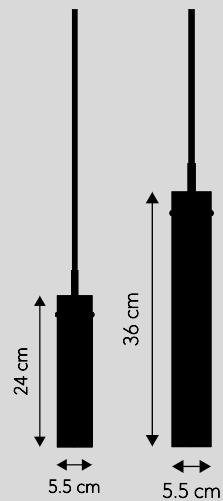

FM 2014

Designer: Friis & Moltke

PENDANT.

Materials:
Metal plated (powder coated)

Cord:
300 cm black fabric

Ceiling fitting:
ø2 cm. Black.

Socket/bulb (not incl.):
GU10 max. 10W
Learn more about e.g. Kelvin, Lumen, Watt - see our homepage. Click [here](#).

Recommended bulb:
113237. Philips GU10 LED 3.5W (Energy class A+)

Weight:
Pendant ø5.5xH24 cm: 0.7 kg.
Pendant ø5.5xH36 cm: 0.9 kg.

Box dimensions:
Pendant ø5.5xH24 cm: 19x12x37 cm. 1 kg. gross
Pendant ø5.5xH36 cm: 18.5x13x49 cm. 1.2 kg. gross

Assembly Instructions:
See and/or download [here](#).

High resolution images:
If you need high resolution images - see our images of this model [here](#).

Instagram ready images.
The correct format for Instagram images can be downloaded [here](#).

ø5.5 / H24 cm: matt black: art.no. 108886
ø5.5 / H24 cm: matt white: art.no. 108887
ø5.5/H24 CM: Grey sand: art.no. 128989

ø5.5 / H36 cm: matt black: art.no. 108892
ø5.5 / H36 cm: matt white: art.no. 108893
ø5.5 / H36 cm: Grey sand: art.no. 129002