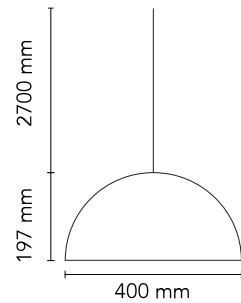

FLOS

F6405047 Rusty Brown

Skygarden Small

Designed by Marcel Wanders, 2020

LED retrofit - 10W

Hanging lamp with diffuse light. Plaster dome with white interior and exterior finishes in the following colours: rust, shiny black, shiny white, or opaque gold. Dome support in aluminium alloy. Diffuser in blown milk glass. Decoration in photoengraved and deep drawn stainless steel. Polycarbonate rose in the same colour as the dome.

Are you a professional and your project needs consulting and support?

BOOK AN APPOINTMENT

Main specifications

EAN	8059607035016
Mounting	Suspension
Environments	Indoor dry location
Light Source Type	Bulb
Lamp category	LED retrofit
Lamp type	T28
Lamp holders	E14
Bulb finish	Frosted
Number of heads	1
Power (W)	10
System power (W)	10

Physical

Colour	Rusty Brown
Length (mm)	400
Cord length (mm)	2700
Canopy dimension (mm)	36
Canopy width (mm)	146
Net weight (kg)	5
Package height (mm)	340
Package width (mm)	550
Package length (mm)	550
Package volume (m3)	0.1
IP internal	20