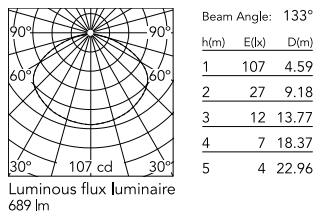

Schematic light drawing

Photometric

Light distribution

Symmetric

Electrical

Insulation class	I
Frequency (Hz)	50/60
Main voltage (Vac)	220-250
LED voltage Vf (Vdc)	null
Dimmable	Yes
Dimming interface	Remote Dimmable (Dimmer Not Included)
Batteries inside	No