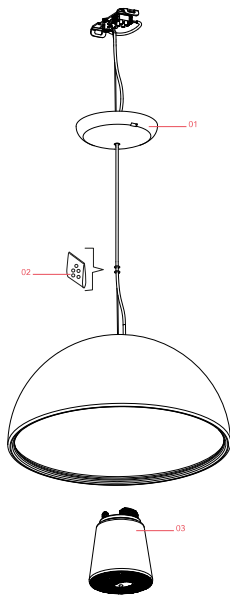

FLOS

F6405047 Rusty Brown

Skygarden Small

Designed by Marcel Wanders, 2020

LED retrofit - 10W

Hanging lamp with diffuse light. Plaster dome with white interior and exterior finishes in the following colours: rust, shiny black, shiny white, or opaque gold. Dome support in aluminium alloy. Diffuser in blown milk glass. Decoration in photoengraved and deep drawn stainless steel. Polycarbonate rose in the same colour as the dome.

Are you a professional and your project needs consulting and support?

BOOK AN APPOINTMENT

Main specifications

EAN	8059607035016
Mounting	Suspension
Environments	Indoor dry location
Light Source Type	Bulb
Lamp category	LED retrofit
Lamp type	T28
Lamp holders	E14
Bulb finish	Frosted
Number of heads	1
Power (W)	10
System power (W)	10

Physical

Colour	Rusty Brown
Length (mm)	400
Cord length (mm)	2700
Canopy dimension (mm)	36
Canopy width (mm)	146
Net weight (kg)	5
Package height (mm)	340
Package width (mm)	550
Package length (mm)	550
Package volume (m3)	0.1
IP internal	20

RF32767

LED Lamp 9W E14 220-240V
2700K T28

NOT INCLUDED

RF32768

LED Lamp 9W E14 220-240V
3000K T28

Spare Parts

01. Rust ceiling rose assembly

RF6410147