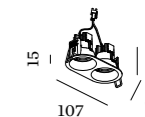

DEEP BIJOU

CEILING RECESSED

1.0 LED

LED 4.5W | 250mA | 18V
COB 3-step | excl. power supply
aluminium powder coated

0.065kg | IP20 | 0.3° | 30°

50-52 | 85 | 4-25

	CODE
	165161W_
	165161G_
	165161B_

LIGHT COLOUR	LUMEN	CRI	CODE
2700K	335	>90	3
3000K	350	>90	5

2.0 LED

2x LED 4.5W | 250mA | 36V total
COB 3-step | excl. power supply
aluminium powder coated

0.15kg | IP20 | 0.3° | 30°

50-52x100-104 | 60 | 4-25

	CODE
	165261W_
	165261G_
	165261B_

LIGHT COLOUR	LUMEN	CRI	CODE
2700K	2x335	>90	3
3000K	2x350	>90	5