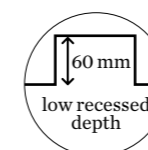

ALWAYS USE

power supply | 250mA (1 piece needed)

	CODE
15W dim	90226501

more power supplies on page 695

available from spring 2020

only for 2.0 LED version