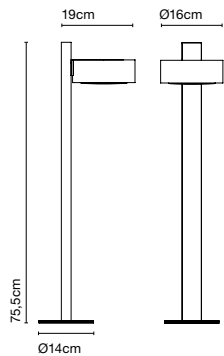

# **Plaff-on!** Joan Gaspar

**marset**

**Plaff-on! B IP65**

**Plaff-on! B IP65**

LED COB 8W 230V 2700K  
CRI90  
Light source - 544lm  
(included)

**Structure made of lacquered aluminium which supports an opal blown glass shade.**

**Range**

This bollard version is conceived as a step light or to be immersed in a garden. It projects the light downward while still allowing light to flow smoothly through the open top.