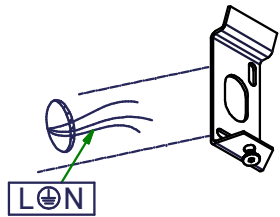

Split Medium 2xLED<500lm

126021xx

Lamp type : 2x LED array 230V

1

2 screws: max. Ø4.5