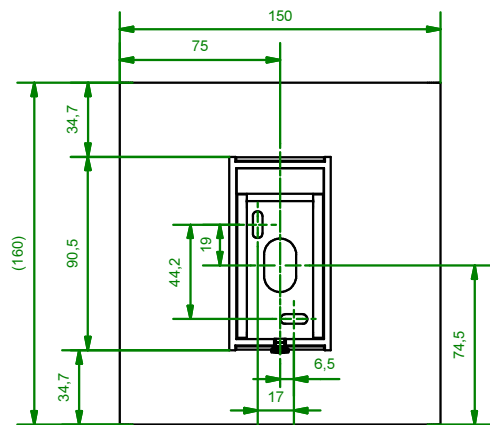

Split Medium 2xLED<500lm

126021xx

Lamp type : 2x LED array 230V

1

2 screws: max. Ø4.5

2

3

4

Art. 1011071