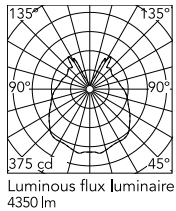

Schematic light drawing

Photometric

Lighting type	Indirect, Direct
Light distribution	Symmetric

Electrical

Insulation class	II
Frequency (Hz)	50/60
Main voltage (Vac)	220-250
LED voltage Vf (Vdc)	null
Dimmable	Yes
Dimming interface	Remote Dimmable (Dimmer Not Included)
Batteries inside	No