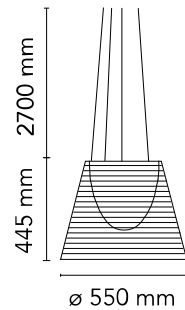

Are you a professional and your project needs consulting and support?

BOOK AN APPOINTMENT

Main specifications

EAN	8059607021507
Mounting	Suspension
Environments	Indoor dry location
Light Source Type	Bulb
Lamp category	Halogen
Lamp holders	E27
Ilcos	HSGS
Number of heads	1
Power (W)	250

Physical

Colour	Transparent
Length (mm)	550
Cord length (mm)	2700
Net weight (kg)	4.45
Package height (mm)	595
Package width (mm)	645
Package length (mm)	635
Package volume (m3)	0.24
IP internal	20

Download