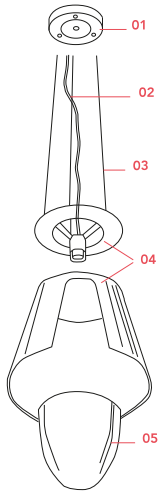

FLOS

F6258000A Transparent

KTribe Suspension 3

Designed by Philippe Starck, 2005

Halogen - 250W

Suspension lamp providing diffused light. PC (polycarbonate) inner diffuser, with opal white finish. Outer diffusers in transparent or fumée PMMA (polymethylmethacrylate), and silver or bronze on the inner surface, by vacuum aluminum coating. Three stainless steel cables, length 4000 mm for suspension of the diffuser assembly. White ceiling rose.

Physical

Colour	Transparent
Length (mm)	550
Cord length (mm)	2700
Net weight (kg)	4.45
Package height (mm)	595
Package width (mm)	645
Package length (mm)	635
Package volume (m3)	0.24
IP internal	20

Download

Bulbs

NOT INCLUDED

RF26998

LED 21W E27 2450lm 3000K
DIMMER

NOT INCLUDED

RF30429

LED Opal Lamp E27 21W 2700K
A65 Dimmable

Spare Parts