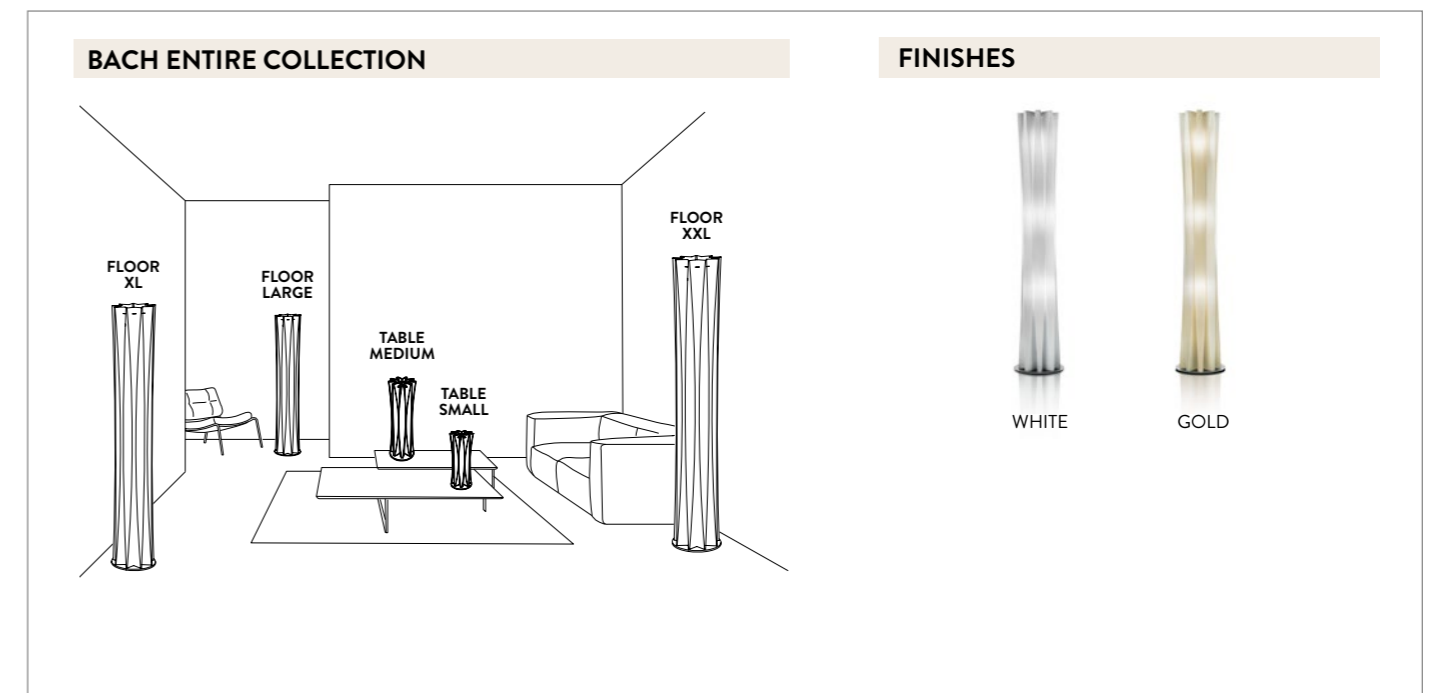

PRODUCT / PRODOTTO	DIMENSIONS / MISURE	COLOUR / COLORE	CODE / CODICE
<b>FLOOR LAMP XXL</b> Bulbs E27: 3 X12W LED Filament Dimmable with: Dimmable bulbs Made of: Opalflex® With: Stainless Steel base - Dimmer Weight: net Kg 4 - gross Kg 6,6 Package: 35 x 30 x h. 184 cm	 <p>184 cm (72-1/2")</p>  <p>31,5 cm (12-1/2")</p>	<input type="checkbox"/> WHITE	BACFXXLWHT000000000EU
		<input type="checkbox"/> GOLD	BACFXXLGLD000000000EU
<b>FLOOR LAMP XL</b> Bulbs E27: 3 X 12W LED Filament Dimmable with: Dimmable bulbs Made of: Opalflex® With: Stainless Steel base - Dimmer Weight: net Kg 3 - gross Kg 6,2 Package: 30 x 35 x 170 cm	 <p>161 cm (63-1/2")</p>  <p>31,5 cm (12-1/2")</p>	<input type="checkbox"/> WHITE	BACFXLOWHT000000000EU
		<input type="checkbox"/> GOLD	BACFXLGLD000000000EU
<b>FLOOR LAMP L</b> Bulbs E27: 2 X 12W LED Filament Made of: Opalflex® With: Stainless Steel base Weight: net Kg 2,56 - gross Kg 4 Package: 28 x 35 x h. 123 cm	 <p>116 cm (45-1/2")</p>  <p>31,5 cm (12-1/2")</p>	<input type="checkbox"/> WHITE	BACFL00WHT000000000EU
		<input type="checkbox"/> GOLD	BACFL00GLD000000000EU
<b>TABLE LAMP M</b> Bulbs E27: 1 X12W LED Filament Made of: Opalflex® With: Stainless Steel base Weight: net Kg 1,29 - gross Kg 1,9 Package: 25 x 24 x h. 76 cm	 <p>73 cm (28-3/4")</p>  <p>21 cm (8-1/4")</p>	<input type="checkbox"/> WHITE	BACTM00WHT000000000EU
		<input type="checkbox"/> GOLD	BACTM00GLD000000000EU

PRODUCT / PRODOTTO	DIMENSIONS / MISURE	COLOUR / COLORE	CODE / CODICE
<b>TABLE LAMP S</b> Bulbs E14: 1 X 6W LED Filament Dimmable with: Dimmable bulbs Made of: Opalflex® With: Stainless Steel base Weight: net Kg 0,58 - gross Kg 1 Package: 17 x 20 x h. 48 cm	 <p>42 cm (16-1/2")</p>  <p>16 cm (6-1/4")</p>	<input type="checkbox"/> WHITE	BACTS00WHT000000000EU
		<input type="checkbox"/> GOLD	BACTS00GLD000000000EU