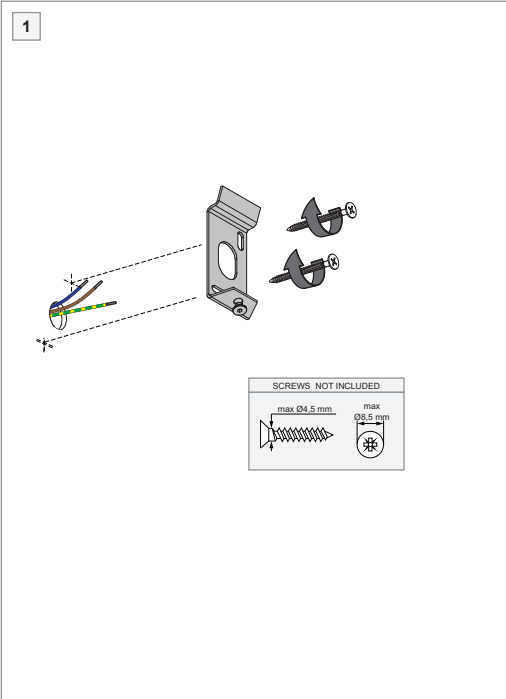

Duell wall LED 900lm 2700K dali GI

110748XX

INSTALLATION REMARK - PROJECTED LIGHT

Replace protective shield when broken. The luminaire shall only be used complete with its protective shield.
Reference number: 1008437