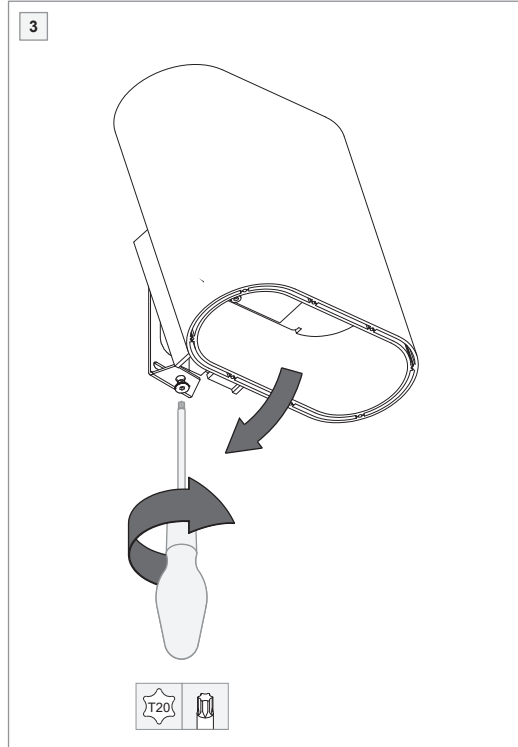

Duell wall LED 900lm 2700K dali GI

110748XX

INSTALLATION REMARK - PROJECTED LIGHT

Replace protective shield when broken. The luminaire shall only be used complete with its protective shield.
Reference number: 1008437