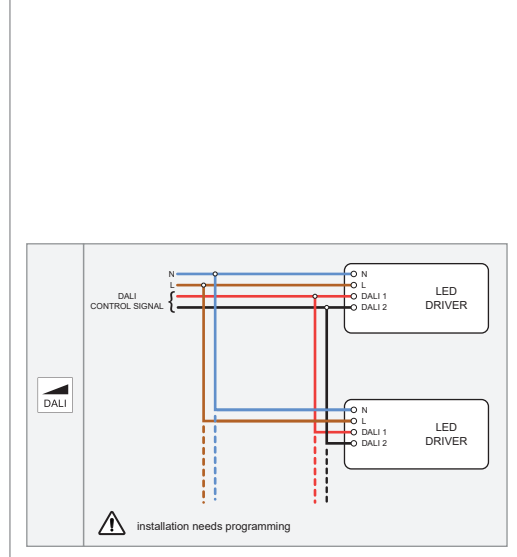

Duell wall LED 900lm 2700K dali GI

110748XX

INSTALLATION REMARK - PROJECTED LIGHT

Replace protective shield when broken. The luminaire shall only be used complete with its protective shield.
Reference number: 1008437