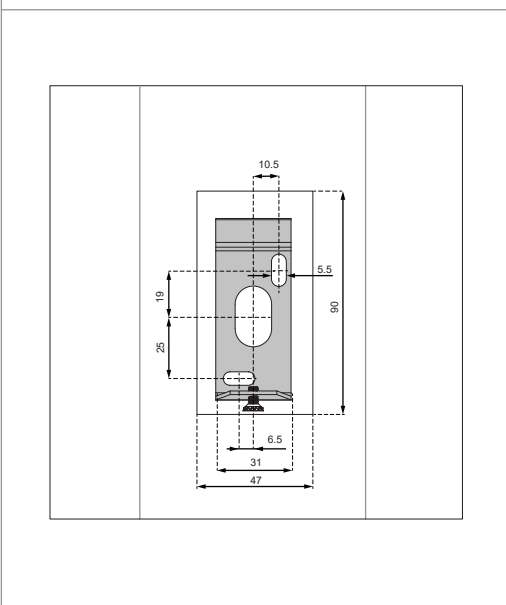

Duell wall LED 900lm 2700K dali GI

110748XX

INSTALLATION REMARK - PROJECTED LIGHT

Replace protective shield when broken. The luminaire shall only be used complete with its protective shield.
Reference number: 1008437