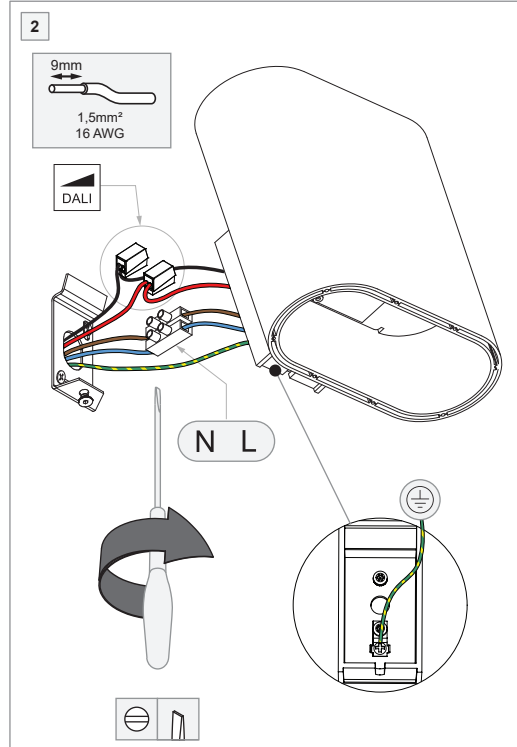

Duell wall LED 900lm 2700K dali GI

110748XX

INSTALLATION REMARK - PROJECTED LIGHT

Replace protective shield when broken. The luminaire shall only be used complete with its protective shield.
Reference number: 1008437