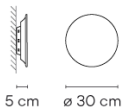

Puck wall art

VIBIA

5470

Design By Jordi Vilardell

A versatile wall sconce that creates a visual game of warm light with spheres. Designed by Jordi Vilardell. Available in different finishes including lacquered aluminium and felt.

Model Sheet