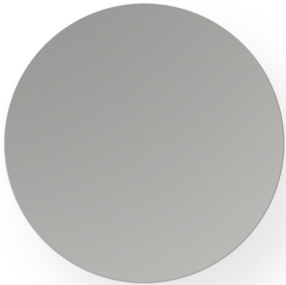

# Puck wall art

VIBIA

5470

Design By Jordi Vilardell

A versatile wall sconce that creates a visual game of warm light with spheres. Designed by Jordi Vilardell. Available in different finishes including lacquered aluminium and felt.

## Model Sheet

<b>Finish</b>	 15 Grey L2 NCS S 2500-N
	76 Grey Felt L1
	28 Brown M1 NCS S 4020-Y60R
	21 Beige D1 NCS S 7000-N

**LED temperature color** 2700 K / 3500 K / 4000 K

**Dimming** 1-10V / PUSH / DALI / CASAMBI

**Installation type** Surface Canopy

**Materials** Shade: ABS  
Wall support: Aluminum

**Light source** 1 x LED STRIP 8,4W 700mA  

**LED** CRI>90 952.48 lm 87.22  
2700 K / 3500 K / 4000 K

**Driver** Constant Current 700 110~240  
V V 50~60 Hz HZ