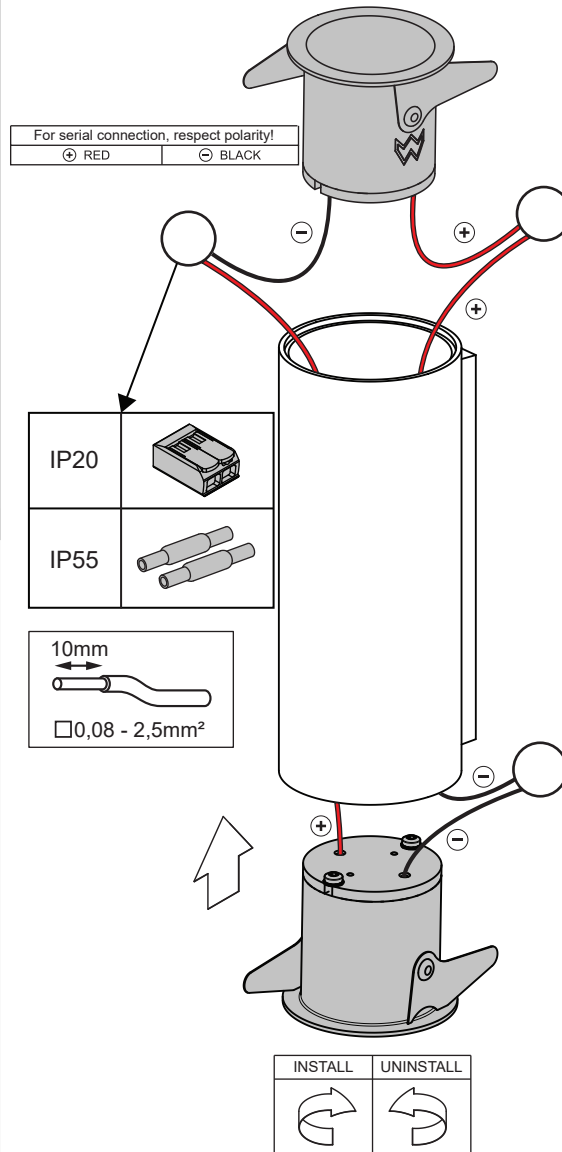

SmartST Wall 48 2xLED GE

129011XX

FOR IP20, USE ONLY WITH :

- Smart 48 LED GE

FOR IP55, USE ONLY WITH :

- Smart 48 IP55 LED GE