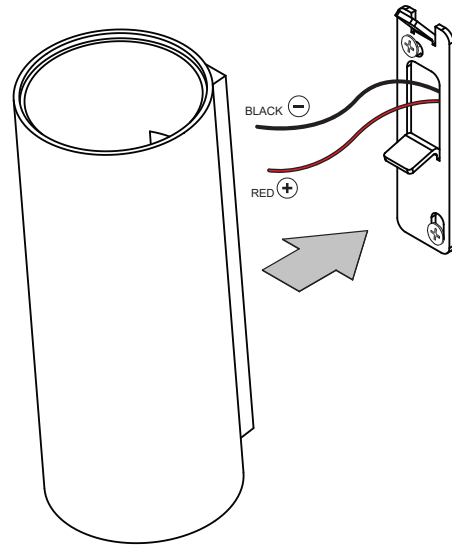

SmartST Wall 48 2xLED GE

129011XX

FOR IP20, USE ONLY WITH :

- Smart 48 LED GE

FOR IP55, USE ONLY WITH :

- Smart 48 IP55 LED GE