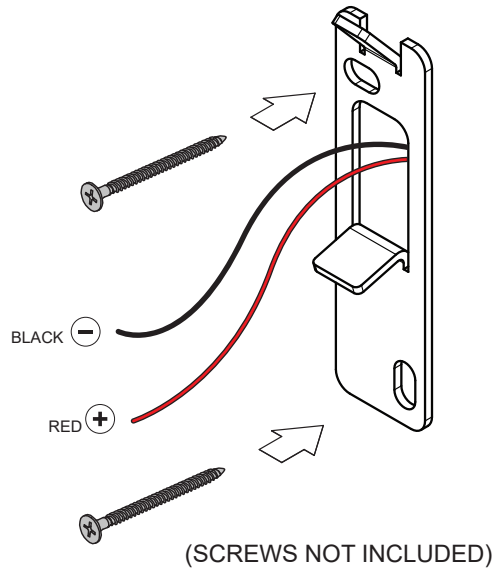

SmartST Wall 48 2xLED GE

129011XX

FOR IP20, USE ONLY WITH :

- Smart 48 LED GE

FOR IP55, USE ONLY WITH :

- Smart 48 IP55 LED GE