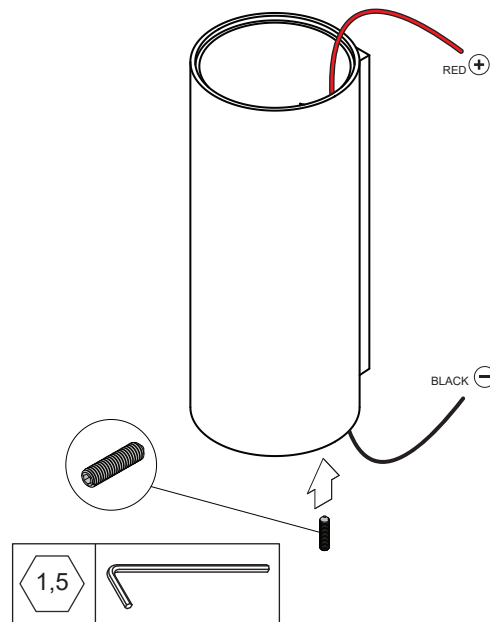

SmartST Wall 48 2xLED GE

129011XX

FOR IP20, USE ONLY WITH :

- Smart 48 LED GE

FOR IP55, USE ONLY WITH :

- Smart 48 IP55 LED GE