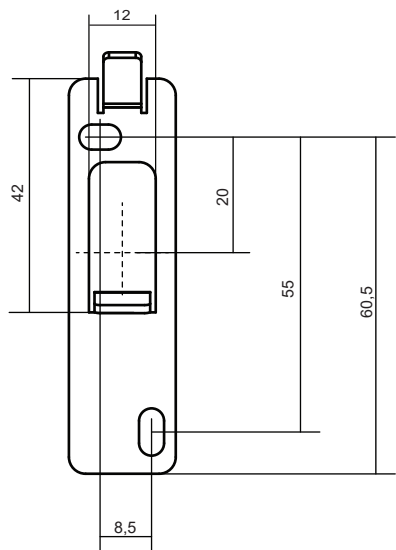

SmartST Wall 48 2xLED GE

129011XX

FOR IP20, USE ONLY WITH :

- Smart 48 LED GE

FOR IP55, USE ONLY WITH :

- Smart 48 IP55 LED GE