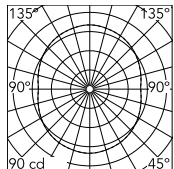

Schematic light drawing

Photometric

Lighting type	Total
Light distribution	Symmetric
CCT (K)	2700

Electrical

Insulation class	III
Frequency (Hz)	50/60
Main voltage (Vac)	100-240/48
LED voltage Vf (Vdc)	null
Driver	Remote included
Dimmable	Yes
Dimming type	Electronic 48V
Dimming interface	Dimmer Integrated
Plug type	Type G, Type A, Type C
Batteries inside	No