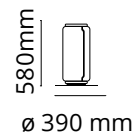

FLOS

F0285000 Black

Noctambule Floor 1 High Cylinder Small Base

Designed by Konstantin Grcic, 2019

18W - 497lm - 2700K

Standing lamps consisting of interconnecting glass modules reaching a height of 2,17 metres (85.43"). Cylindrical and semi-spherical transparent blown glass structure, die cast aluminium base and rings, hydroformed steel internal lateral arms and injection moulded optical opal silicone outer ring diffusers. The power supply cable is 2 metres (78.74") long, with a pedal operated panel used as a dimmer to adjust the light intensity by 10% to 100% in either direction. Wall mounted power supply unit with interchangeable plugs.

Are you a professional and your project needs consulting and support?

BOOK AN APPOINTMENT