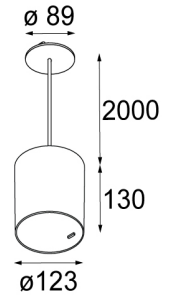

### SPECIFICATIONS

Lamp	1x LED Array		
Gear / Transfo	LED gear not incl.		
Cut-out size	ø 108 h 100		
Weight	0.522kg		
Min. distance	0.1		
IP	IP20		
Glow wire test	960°		
Lifetime	L80 B20 @ 50.000 hrs		
CRI	90		
Power supply	350mA	<b>500mA</b>	700mA
	31Vf	<b>32Vf</b>	34Vf
Connected load	11W	<b>16.25W</b>	23.6W
Lumen	1090lm	<b>1495lm</b>	1988lm
Efficacy	99lm/W	<b>92lm/W</b>	84lm/W
UGR	15	<b>17</b>	18
Adjustability	Not Applicable		
Remark	! 3500K on request ! can be combined with Smart mask, Smart surface box, Smart surface tubed, Smart surface tubed suspension		

#### RECESSED-FRAME

12810230 | RECESSED RING Ø127 H100

#### GYPKIT

12290530 | GYPKIT 190X190 - Ø108

RECESSED RING ø127 H100

Smart surface tubed 115 LED dali GI white struc

Smart surface tubed suspension 115 LED dali GI white struc

Smart surface tubed suspension 115 LED GE white struc