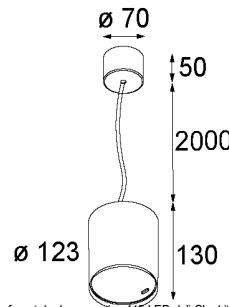

### SPECIFICATIONS

Lamp	1x LED Array		
Gear / Transfo	LED gear not incl.		
Cut-out size	ø 108 h 100		
Weight	0.522kg		
Min. distance	0.1		
IP	IP20		
Glow wire test	960°		
Lifetime	L80 B20 @ 50.000 hrs		
CRI	90		
Power supply	350mA	<b>500mA</b>	700mA
	31Vf	<b>32Vf</b>	34Vf
Connected load	11W	<b>16.25W</b>	23.6W
Lumen	1090lm	<b>1495lm</b>	1988lm
Efficacy	99lm/W	<b>92lm/W</b>	84lm/W
UGR	15	<b>17</b>	18
Adjustability	Not Applicable		
Remark	! 3500K on request ! can be combined with Smart mask, Smart surface box, Smart surface tubed, Smart surface tubed suspension		

#### GYPKIT

12290530 | GYPKIT 190X190 - Ø108

RECESSED RING ø127 H100

Smart surface tubed 115 LED dali GI white struc

Smart surface tubed suspension 115 LED dali GI white struc

Smart surface tubed suspension 115 LED GE white struc