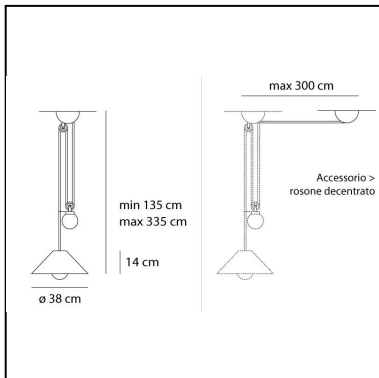

Aggregato Saliscendi Ø380 cono metallo

Enzo Mari
Giancarlo Fassina

IP20    Dimmerable: 

LUMINAIRE

- Watt: **77W**
- Voltage: **220V-240V**

Notes

Lamp with interchangeable diffusers.

DESCRIPTION

FEATURES

- Product Code: **A089860 + A033100**
- Colour: **Anthracite gray**
- Installation: **Suspension**
- Material: **Technopolymer, methacrylate or steel**
- Series: **Design Collection**
- Environment: **Indoor**
- Area contract: **Residential**
- Emission: **Diffused**
- design by: **Enzo Mari, Giancarlo Fassina**

DIMENSIONS

- Height: **1350 mm**
- Diameter: **380 mm**
- Max Extension Height: **3350 mm**
- Glow Wire Test: **650°**

NOT INCLUDED SOURCES

- Category: **HALO**
- Number: **1**
- Lbs: **A60**
- Watt: **77W**
- Socket: **E27**
- Color Rendering: **1a**
- Color temperature (K): **2900K**
- Duration (h): **1000h**