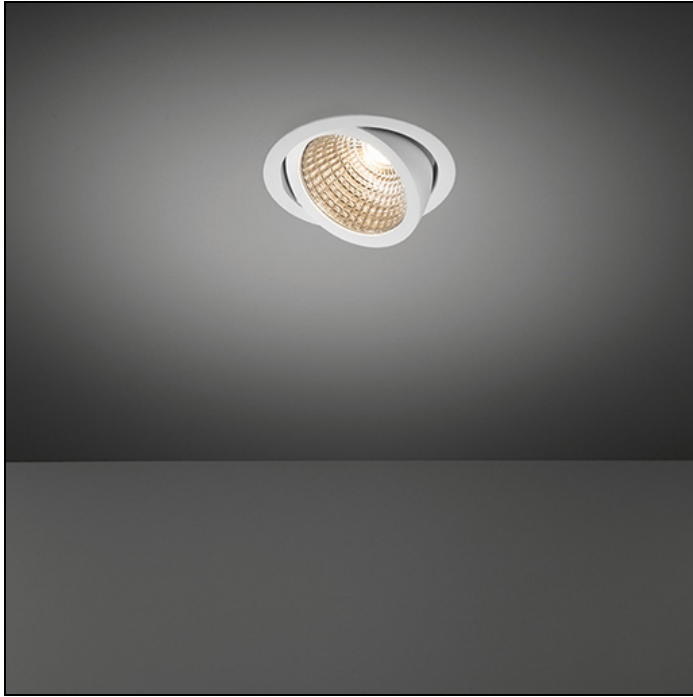

K120 ADJUSTABLE

K120 ADJUSTABLE LED GE

One letter is everything this elegant, simple and versatile spotlight portfolio needs. An example of a Modular classic, round, recessed and highly-bright K spotlights are ideal for hospitality and retail environments. A 45-degree inclination enables K to offer targeted illumination, highlighting the best aspects of key products, services and areas. We're adding yet another option to this core product to offer greater lighting flexibility for larger spaces. The K120 adjustable is the latest extension, with a larger diameter that offers a higher lumen output.

Art. Nr. 13341032

SPECIFICATIONS

Lamp	1x LED Array		
Gear / Transfo	LED gear not incl.		
Cut-out size	ø 114 h 200		
Weight	0.39kg		
Min. distance	0.1 m		
IP	IP20		
Glow wire test	960°		
Lifetime	L80 B20 @ 50.000 hrs		
CRI	90		
Power supply	350mA	500mA	700mA
	33.3Vf	34.3Vf	35.7Vf
Connected load	11.7W	17.2W	25W
Lumen	1237lm	1679lm	2206lm
Efficacy	106lm/W	98lm/W	88lm/W
UGR	18	19	20
Adjustability	h 359° v 45°		

Available label
<http://supemodular.com/assets/TYPE2.pdf>

	WARM WHITE 2700K / CRI 90+			WARM WHITE 3000K / CRI 90+			NEUTRAL WHITE 4000K / CRI 90+		
	SPOT 15°	MEDIUM 25°	FLOOD 40°	SPOT 15°	MEDIUM 25°	FLOOD 40°	SPOT 15°	MEDIUM 25°	FLOOD 40°
black struc	13340032	13340132	13340232	13341032	13341132	13341232	13342032	13342132	13342232
donkey grey struc	13340071	13340171	13340271	13341071	13341171	13341271	13342071	13342171	13342271
white struc	13340009	13340109	13340209	13341009	13341109	13341209	13342009	13342109	13342209

K120 ADJUSTABLE LED GE

ACCESSORIES

LENSES

10216903 | SPREADLENS Ø80

ANTI GLARE

10212802 | HONEYCOMB Ø80 BLACK
10217002 | CROSS BLADE Ø80 BLACK

HUE-BRIDGE

70000616 | HUE BRIDGE EU
70000617 | HUE BRIDGE UK