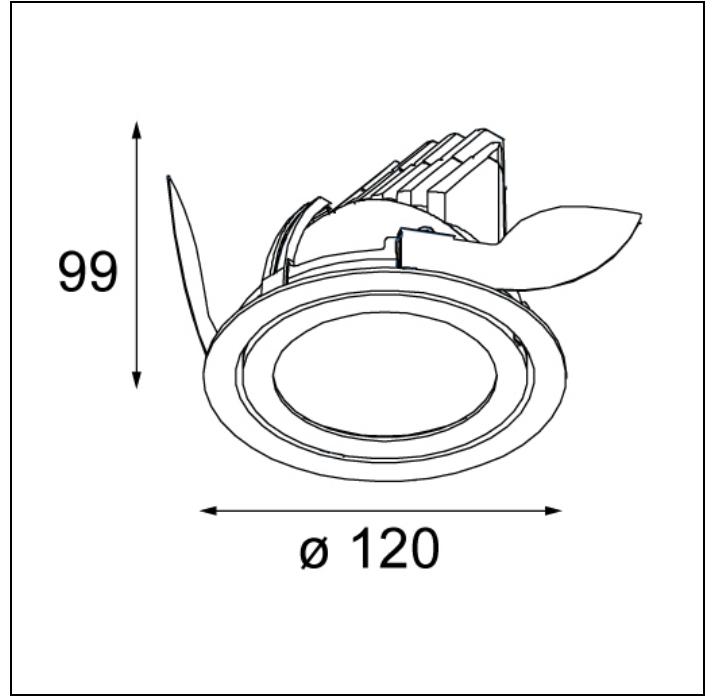

K120 ADJUSTABLE

K120 ADJUSTABLE LED GE

One letter is everything this elegant, simple and versatile spotlight portfolio needs. An example of a Modular classic, round, recessed and highly-bright K spotlights are ideal for hospitality and retail environments. A 45-degree inclination enables K to offer targeted illumination, highlighting the best aspects of key products, services and areas. We're adding yet another option to this core product to offer greater lighting flexibility for larger spaces. The K120 adjustable is the latest extension, with a larger diameter that offers a higher lumen output.

Art. Nr. 13341032

SPECIFICATIONS

Lamp	1x LED Array		
Gear / Transfo	LED gear not incl.		
Cut-out size	ø 114 h 200		
Weight	0.39kg		
Min. distance	0.1 m		
IP	IP20		
Glow wire test	960°		
Lifetime	L80 B20 @ 50.000 hrs		
CRI	90		
Power supply	350mA	500mA	700mA
	33.3Vf	34.3Vf	35.7Vf
Connected load	11.7W	17.2W	25W
Lumen	1237lm	1679lm	2206lm
Efficacy	106lm/W	98lm/W	88lm/W
UGR	18	19	20
Adjustability	h 359° v 45°		

Available label
<http://supemodular.com/assets/TYPE2.pdf>

	WARM WHITE 2700K / CRI 90+			WARM WHITE 3000K / CRI 90+			NEUTRAL WHITE 4000K / CRI 90+		
	SPOT 15°	MEDIUM 25°	FLOOD 40°	SPOT 15°	MEDIUM 25°	FLOOD 40°	SPOT 15°	MEDIUM 25°	FLOOD 40°
black struc	13340032	13340132	13340232	13341032	13341132	13341232	13342032	13342132	13342232
donkey grey struc	13340071	13340171	13340271	13341071	13341171	13341271	13342071	13342171	13342271
white struc	13340009	13340109	13340209	13341009	13341109	13341209	13342009	13342109	13342209