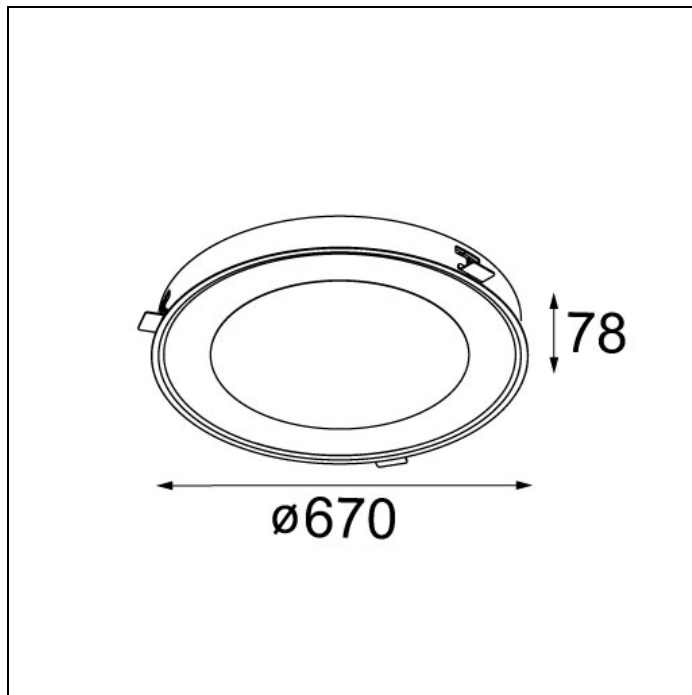

## FLAT MOON ECLIPS 670 RECESSED LED DALI/PUSHDIM GI

Art. Nr. 13382309

### SPECIFICATIONS

|                |                      |
|----------------|----------------------|
| Gear / Transfo | LED gear incl.       |
| Cut-out size   | ø 650 h 150          |
| Weight         | 10.7kg               |
| Min. distance  | 0.1 m                |
| Power supply   | 230V                 |
| IP             | IP20                 |
| Glow wire test | 650°                 |
| Lifetime       | L80 B20 @ 50.000 hrs |
| CRI            | 90                   |
| CIE flux code  | 47/78/95/100/60      |
| Lumen          | 2709 Lm              |
| Efficacy       | 63 Lm/W              |
| UGR            | 21                   |
| Adjustability  | Not Applicable       |

Available label  
<http://supemodular.com/assets/TYPE2.pdf>

|             | WARM WHITE<br>2700K / CRI 90+ | WARM WHITE<br>3000K / CRI 90+ | NEUTRAL WHITE<br>4000K / CRI 90+ |
|-------------|-------------------------------|-------------------------------|----------------------------------|
| black struc | 13382332                      | 13382432                      | 13382532                         |
| white struc | <b>13382309</b>               | 13382409                      | 13382509                         |