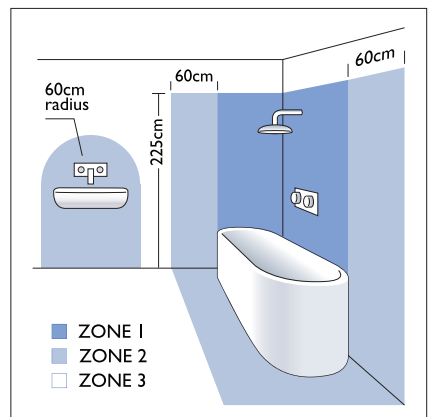

7077 Mashiko Round 300

1 x 60w E27		excl.
----------------	--	-------

Zone	2	3
------	----------	----------

x 4

Astro Lighting Ltd.
G2 River Way, Harlow
CM20 2DP, Great Britain

T: +44 (0) 1279 427001
F: +44 (0) 1279 427002
sales@astrolighting.co.uk
www.astrolighting.co.uk