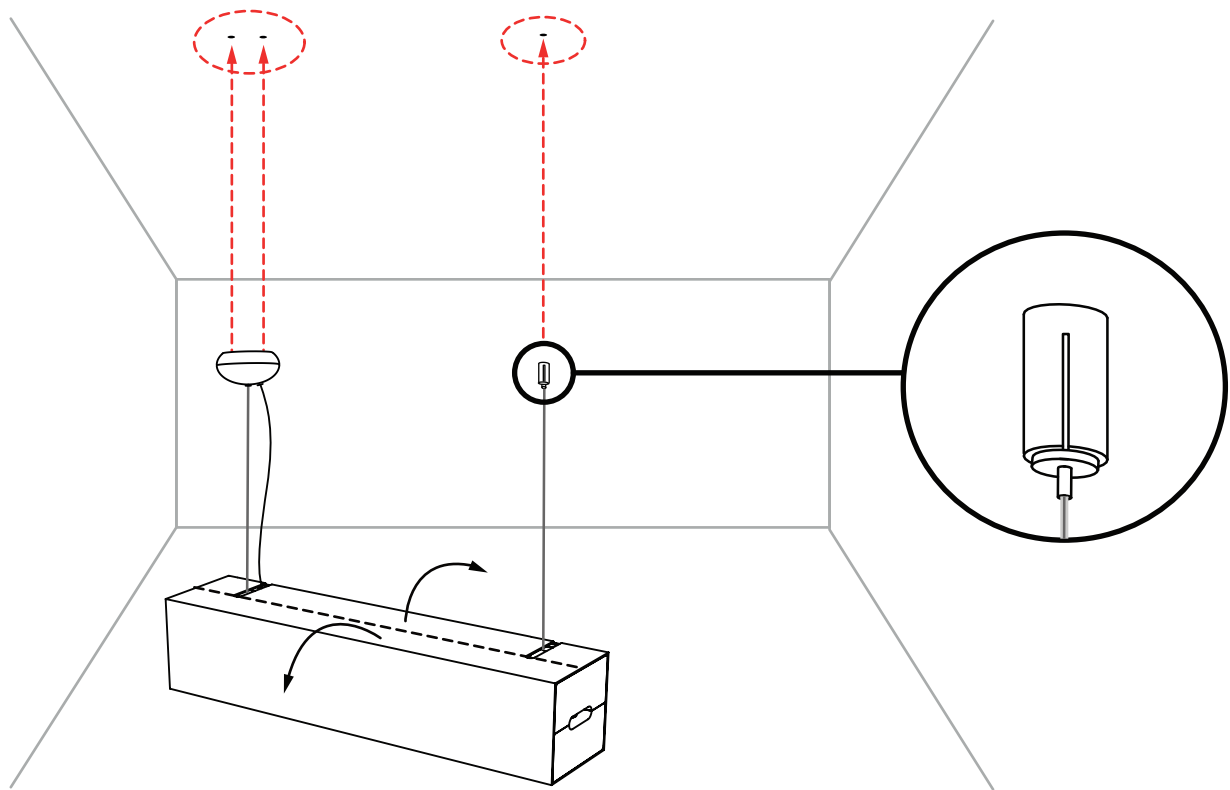

m o o i[®]

Prop Light Double Horizontal

1A

1B

INPUT: 240V AC

visit www.mooui.com for more information about the collection

m o o o i

Prop Light Double Horizontal

2

3

1
SIZE 4

4

OPEN

m o o o i

Prop Light Double Horizontal

5