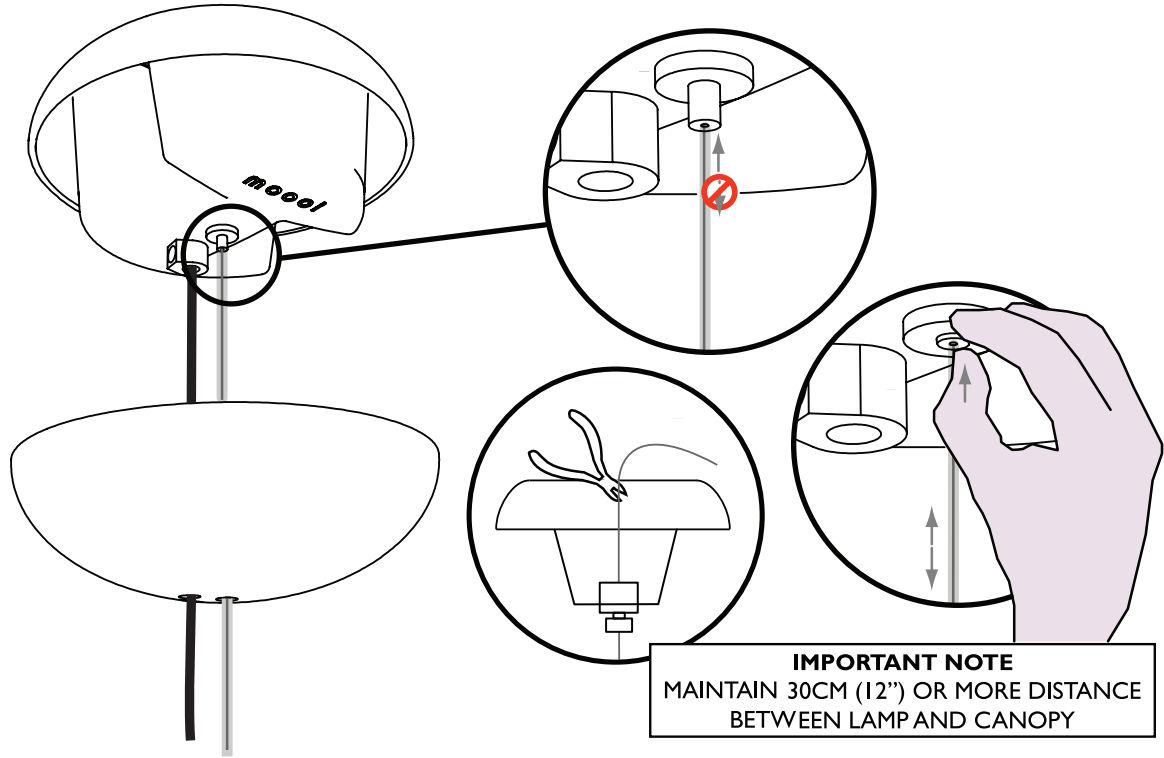

m o o i[®]

Prop Light Double Horizontal

1A

1B

INPUT: 240V AC

visit www.mooui.com for more information about the collection

m o o o i

Prop Light Double Horizontal

2

3

1
SIZE 4

4

OPEN

m o o o i

Prop Light Double Horizontal

5