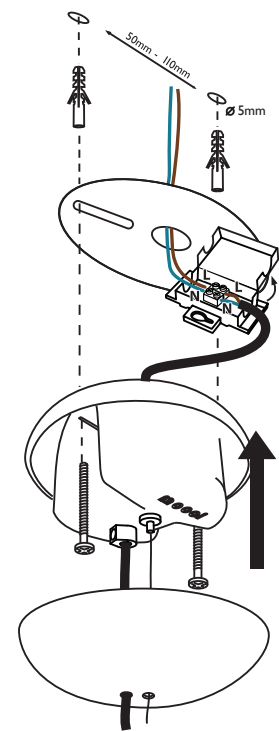

m o o i[®]

Prop Light Double Horizontal

1A

1B

INPUT: 240V AC

visit www.mooui.com for more information about the collection

m o o o i

Prop Light Double Horizontal

2

3

1
SIZE 4

4

OPEN

m o o o i

Prop Light Double Horizontal

5