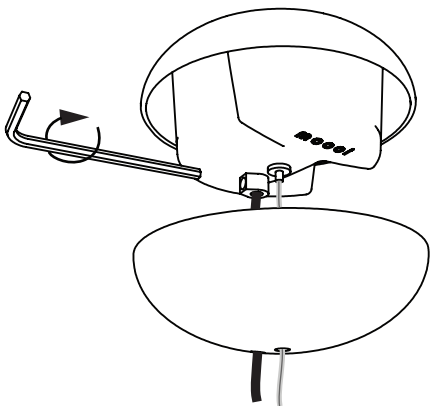

m o o i[®]

Prop Light Double Horizontal

1A

1B

INPUT: 240V AC

visit www.mooui.com for more information about the collection

m o o o i

Prop Light Double Horizontal

2

3

1
SIZE 4

4

OPEN

m o o o i

Prop Light Double Horizontal

5