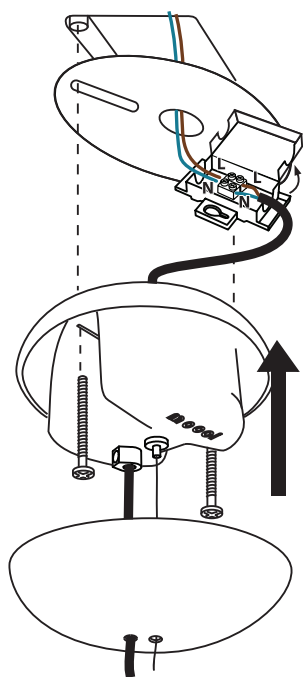

m o o i[®]

Prop Light Double Horizontal

1A

1B

INPUT: 240V AC

visit www.mooui.com for more information about the collection

m o o o i

Prop Light Double Horizontal

2

3

1
SIZE 4

4

OPEN

m o o o i

Prop Light Double Horizontal

5