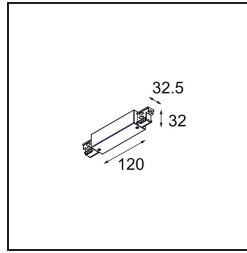

Date \_\_\_\_\_  
Customer \_\_\_\_\_  
Project \_\_\_\_\_  
Type \_\_\_\_\_

*Connector track surface 180° white shiny*

**Specifications**

Material	11240701
Lamp Included	No
Number of Light Sources	0
Input Voltage	230V
Electrical Class	I
IP Rating	20
Glow wire rating (°C)	960
Indoor/Outdoor	Indoor
Adjustability	Not Applicable
Primary Colour & Primary Finish	White,
Gross weight (g)	185.0