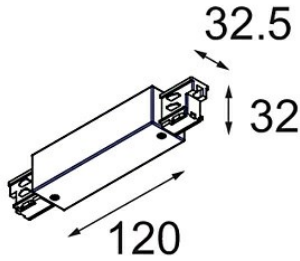

Date \_\_\_\_\_  
Customer \_\_\_\_\_  
Project \_\_\_\_\_  
Type \_\_\_\_\_

*Connector track surface 180° white shiny*

**Specifications**

Material	11240701
Lamp Included	No
Number of Light Sources	0
Input Voltage	230V
Electrical Class	I
IP Rating	20
Glow wire rating (°C)	960
Indoor/Outdoor	Indoor
Adjustability	Not Applicable
Primary Colour & Primary Finish	White,
Gross weight (g)	185.0