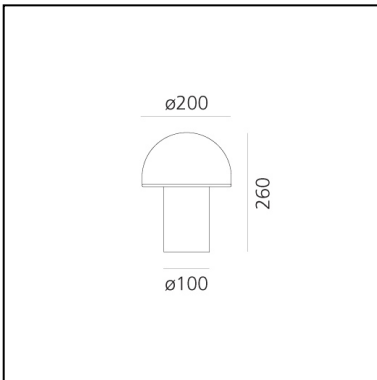

LUMINAIRE

- Watt: **5W**
- Voltage: **220V-240V**
- Delivered lumen output: **363lm**
- Efficiency: **77%**
- Efficacy: **72.53lm/W**
- CRI: **80**

DESCRIPTION

Body and diffuser in opaline blown glass. Transparent crystal edge added.

FEATURES

- Product Code: **A006400**
- Colour: **White**
- Installation: **Table**
- Material: **blown glass**
- Series: **Design Collection**
- Environment: **Indoor**
- Area contract: **All projects**
- Emission: **Diffused**
- design by: **Luciano Vistosi**

DIMENSIONS

- Height: **260 mm**
- Diameter: **200 mm**
- Base Diameter: **100 mm**

SOURCES NOT INCLUDED

- Category: **LED RETROFIT**
- Number: **1**
- Watt: **6W**
- Socket: **E14**