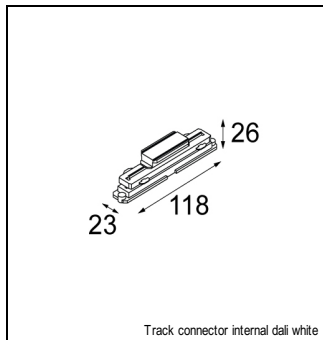

Art. Nr. 13501132

SPECIFICATIONS

Lamp	1x LED Array 6W
Gear / Transfo	LED gear incl.
Weight	1.35kg
Min. distance	0.1 m
Power supply	230V
IP	IP20
Glow wire test	960°
Lifetime	L80 B20 @ 50.000 hrs
CRI	90
CIE flux code	100/100/100/100/88
Luminaire power	8.5W
Lumen	634 Lm
Efficacy	75 Lm/W
UGR	14
Adjustability	Not Applicable
Remark	! must be combined with magnetic reflector

ACCESSORIES

TRACK

14211809	TRACK SUSPENSION KIT 4M DALI WHITE STRUC
14211832	TRACK SUSPENSION KIT 4M DALI BLACK STRUC
14211501	TRACK CONNECTOR INTERNAL DALI WHITE
14211502	TRACK CONNECTOR INTERNAL DALI BLACK
14210801	TRACK CONNECTOR INSIDE 90° DALI WHITE
14210802	TRACK CONNECTOR INSIDE 90° DALI BLACK
14210901	TRACK CONNECTOR OUTSIDE 90° DALI WHITE
14210902	TRACK CONNECTOR OUTSIDE 90° DALI BLACK
14210701	TRACK CONNECTOR SURFACE 180° DALI WHITE
14210702	TRACK CONNECTOR SURFACE 180° DALI BLACK
14211401	ENDPLATE TRACK DALI WHITE
14211402	ENDPLATE TRACK DALI BLACK
14210401	TRACK RECESSED COVERPLATE 90° DALI WHITE
14210402	TRACK RECESSED COVERPLATE 90° DALI BLACK
14210201	TRACK RECESSED COVERPLATE 180° DALI WHITE
14210202	TRACK RECESSED COVERPLATE 180° DALI BLACK
14210501	TRACK POWER FEED RIGHT DALI WHITE
14210502	TRACK POWER FEED RIGHT DALI BLACK
14210601	TRACK POWER FEED LEFT DALI WHITE
14210602	TRACK POWER FEED LEFT DALI BLACK
11241930	TRACK PROFILE RECESSED INST BRACKET
14210301	TRACK RECESSED PROFILE 2M DALI WHITE SHINY
14210302	TRACK RECESSED PROFILE 2M DALI BLACK
14212401	TRACK RECESSED PROFILE 1M DALI WHITE SHINY
14212402	TRACK RECESSED PROFILE 1M DALI BLACK
14210101	TRACK SURFACE PROFILE 2M DALI WHITE SHINY
14210102	TRACK SURFACE PROFILE 2M DALI BLACK
14212201	TRACK SURFACE PROFILE 1M DALI WHITE SHINY
14212202	TRACK SURFACE PROFILE 1M DALI BLACK