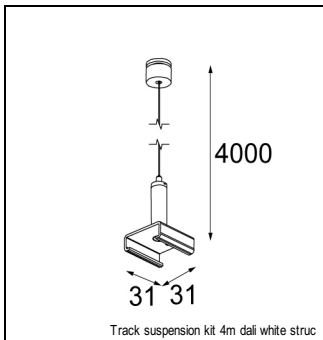

Art. Nr. 13501132

SPECIFICATIONS

Lamp	1x LED Array 6W
Gear / Transfo	LED gear incl.
Weight	1.35kg
Min. distance	0.1 m
Power supply	230V
IP	IP20
Glow wire test	960°
Lifetime	L80 B20 @ 50.000 hrs
CRI	90
CIE flux code	100/100/100/100/88
Luminaire power	8.5W
Lumen	634 Lm
Efficacy	75 Lm/W
UGR	14
Adjustability	Not Applicable
Remark	! must be combined with magnetic reflector

ACCESSORIES

TRACK

14211809	TRACK SUSPENSION KIT 4M DALI WHITE STRUC
14211832	TRACK SUSPENSION KIT 4M DALI BLACK STRUC
14211501	TRACK CONNECTOR INTERNAL DALI WHITE
14211502	TRACK CONNECTOR INTERNAL DALI BLACK
14210801	TRACK CONNECTOR INSIDE 90° DALI WHITE
14210802	TRACK CONNECTOR INSIDE 90° DALI BLACK
14210901	TRACK CONNECTOR OUTSIDE 90° DALI WHITE
14210902	TRACK CONNECTOR OUTSIDE 90° DALI BLACK
14210701	TRACK CONNECTOR SURFACE 180° DALI WHITE
14210702	TRACK CONNECTOR SURFACE 180° DALI BLACK
14211401	ENDPLATE TRACK DALI WHITE
14211402	ENDPLATE TRACK DALI BLACK
14210401	TRACK RECESSED COVERPLATE 90° DALI WHITE
14210402	TRACK RECESSED COVERPLATE 90° DALI BLACK
14210201	TRACK RECESSED COVERPLATE 180° DALI WHITE
14210202	TRACK RECESSED COVERPLATE 180° DALI BLACK
14210501	TRACK POWER FEED RIGHT DALI WHITE
14210502	TRACK POWER FEED RIGHT DALI BLACK
14210601	TRACK POWER FEED LEFT DALI WHITE
14210602	TRACK POWER FEED LEFT DALI BLACK
11241930	TRACK PROFILE RECESSED INST BRACKET
14210301	TRACK RECESSED PROFILE 2M DALI WHITE SHINY
14210302	TRACK RECESSED PROFILE 2M DALI BLACK
14212401	TRACK RECESSED PROFILE 1M DALI WHITE SHINY
14212402	TRACK RECESSED PROFILE 1M DALI BLACK
14210101	TRACK SURFACE PROFILE 2M DALI WHITE SHINY
14210102	TRACK SURFACE PROFILE 2M DALI BLACK
14212201	TRACK SURFACE PROFILE 1M DALI WHITE SHINY
14212202	TRACK SURFACE PROFILE 1M DALI BLACK