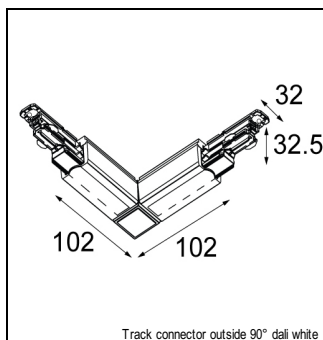

Art. Nr. 13501132

SPECIFICATIONS

Lamp	1x LED Array 6W
Gear / Transfo	LED gear incl.
Weight	1.35kg
Min. distance	0.1 m
Power supply	230V
IP	IP20
Glow wire test	960°
Lifetime	L80 B20 @ 50.000 hrs
CRI	90
CIE flux code	100/100/100/100/88
Luminaire power	8.5W
Lumen	634 Lm
Efficacy	75 Lm/W
UGR	14
Adjustability	Not Applicable
Remark	! must be combined with magnetic reflector

ACCESSORIES

TRACK

14211809	TRACK SUSPENSION KIT 4M DALI WHITE STRUC
14211832	TRACK SUSPENSION KIT 4M DALI BLACK STRUC
14211501	TRACK CONNECTOR INTERNAL DALI WHITE
14211502	TRACK CONNECTOR INTERNAL DALI BLACK
14210801	TRACK CONNECTOR INSIDE 90° DALI WHITE
14210802	TRACK CONNECTOR INSIDE 90° DALI BLACK
14210901	TRACK CONNECTOR OUTSIDE 90° DALI WHITE
14210902	TRACK CONNECTOR OUTSIDE 90° DALI BLACK
14210701	TRACK CONNECTOR SURFACE 180° DALI WHITE
14210702	TRACK CONNECTOR SURFACE 180° DALI BLACK
14211401	ENDPLATE TRACK DALI WHITE
14211402	ENDPLATE TRACK DALI BLACK
14210401	TRACK RECESSED COVERPLATE 90° DALI WHITE
14210402	TRACK RECESSED COVERPLATE 90° DALI BLACK
14210201	TRACK RECESSED COVERPLATE 180° DALI WHITE
14210202	TRACK RECESSED COVERPLATE 180° DALI BLACK
14210501	TRACK POWER FEED RIGHT DALI WHITE
14210502	TRACK POWER FEED RIGHT DALI BLACK
14210601	TRACK POWER FEED LEFT DALI WHITE
14210602	TRACK POWER FEED LEFT DALI BLACK
11241930	TRACK PROFILE RECESSED INST BRACKET
14210301	TRACK RECESSED PROFILE 2M DALI WHITE SHINY
14210302	TRACK RECESSED PROFILE 2M DALI BLACK
14212401	TRACK RECESSED PROFILE 1M DALI WHITE SHINY
14212402	TRACK RECESSED PROFILE 1M DALI BLACK
14210101	TRACK SURFACE PROFILE 2M DALI WHITE SHINY
14210102	TRACK SURFACE PROFILE 2M DALI BLACK
14212201	TRACK SURFACE PROFILE 1M DALI WHITE SHINY
14212202	TRACK SURFACE PROFILE 1M DALI BLACK