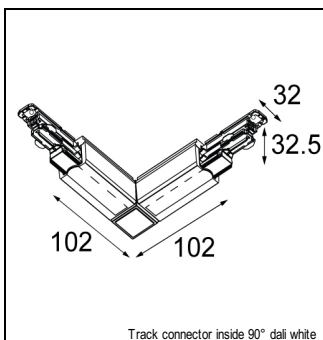

Art. Nr. 13501132

SPECIFICATIONS

Lamp	1x LED Array 6W
Gear / Transfo	LED gear incl.
Weight	1.35kg
Min. distance	0.1 m
Power supply	230V
IP	IP20
Glow wire test	960°
Lifetime	L80 B20 @ 50.000 hrs
CRI	90
CIE flux code	100/100/100/100/88
Luminaire power	8.5W
Lumen	634 Lm
Efficacy	75 Lm/W
UGR	14
Adjustability	Not Applicable
Remark	! must be combined with magnetic reflector

ACCESSORIES

TRACK

14211809	TRACK SUSPENSION KIT 4M DALI WHITE STRUC
14211832	TRACK SUSPENSION KIT 4M DALI BLACK STRUC
14211501	TRACK CONNECTOR INTERNAL DALI WHITE
14211502	TRACK CONNECTOR INTERNAL DALI BLACK
14210801	TRACK CONNECTOR INSIDE 90° DALI WHITE
14210802	TRACK CONNECTOR INSIDE 90° DALI BLACK
14210901	TRACK CONNECTOR OUTSIDE 90° DALI WHITE
14210902	TRACK CONNECTOR OUTSIDE 90° DALI BLACK
14210701	TRACK CONNECTOR SURFACE 180° DALI WHITE
14210702	TRACK CONNECTOR SURFACE 180° DALI BLACK
14211401	ENDPLATE TRACK DALI WHITE
14211402	ENDPLATE TRACK DALI BLACK
14210401	TRACK RECESSED COVERPLATE 90° DALI WHITE
14210402	TRACK RECESSED COVERPLATE 90° DALI BLACK
14210201	TRACK RECESSED COVERPLATE 180° DALI WHITE
14210202	TRACK RECESSED COVERPLATE 180° DALI BLACK
14210501	TRACK POWER FEED RIGHT DALI WHITE
14210502	TRACK POWER FEED RIGHT DALI BLACK
14210601	TRACK POWER FEED LEFT DALI WHITE
14210602	TRACK POWER FEED LEFT DALI BLACK
11241930	TRACK PROFILE RECESSED INST BRACKET
14210301	TRACK RECESSED PROFILE 2M DALI WHITE SHINY
14210302	TRACK RECESSED PROFILE 2M DALI BLACK
14212401	TRACK RECESSED PROFILE 1M DALI WHITE SHINY
14212402	TRACK RECESSED PROFILE 1M DALI BLACK
14210101	TRACK SURFACE PROFILE 2M DALI WHITE SHINY
14210102	TRACK SURFACE PROFILE 2M DALI BLACK
14212201	TRACK SURFACE PROFILE 1M DALI WHITE SHINY
14212202	TRACK SURFACE PROFILE 1M DALI BLACK