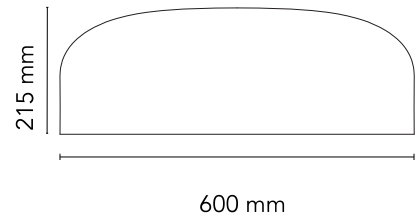

FLOS

F1366039 Green

Smithfield Ceiling Pro

Designed by Jasper Morrison, 2009

45W - 2791lm - 2700K - CRI> 95

Ceiling-mounted lamp providing direct light. Aluminium body. Available in gloss black, white, matt black, red, green or MUD. Injection-moulded opalescent methacrylate diffuser. Steel wall and ceiling attachment.

Are you a professional and your project needs consulting and support?

[BOOK AN APPOINTMENT](#)