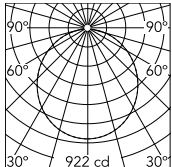

Schematic light drawing

Luminous flux Luminaire
2623 lm

Photometric

Lighting type	Direct
Light distribution	Roto symmetric
CCT (K)	2700
CRI>	95

Electrical

Insulation class	I
Frequency (Hz)	50/60
Main voltage (Vac)	200-240
Driver	Integrated
Dimming type	Dimmable Push
Batteries inside	No