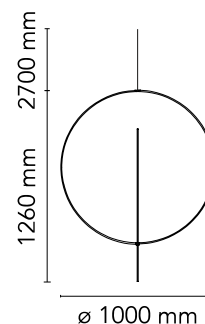

Halogen - 2 x 105W

Suspended lamp with diffused light. Internal structure in white powder painted steel. Resin diffuser Cocoon sprayed on the structure, with a transparent protection created by spraying at the end of the machining, ring for substitution of printed steel diffuser in polished, Gold-plated "Galvanic" finish. Die-cast rose in Zama polished and Gold-plated "Galvanic" finish.

Are you a professional and your project needs consulting and support?

[BOOK AN APPOINTMENT](#)