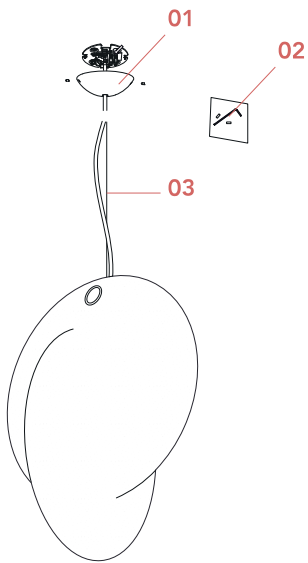

## Overlap Suspension 2

Designed by Michael Anastassiades, 2018

Halogen - 2 x 105W

Suspended lamp with diffused light. Internal structure in white powder painted steel. Resin diffuser Cocoon sprayed on the structure, with a transparent protection created by spraying at the end of the machining, ring for substitution of printed steel diffuser in polished, Gold-plated "Galvanic" finish. Die-cast rose in Zama polished and Gold-plated "Galvanic" finish.

## Bulbs

NOT INCLUDED

RF32288

LED Lamp E27 15W 2700K T38

NOT INCLUDED

RF32289

LED Lamp E27 15W 3000K T38

## Spare Parts

- |     |   |           |
|-----|---|-----------|
| 01. | Complete rose                                 | RF4630159 |
| 02. | Kit with screws and allen key                 | RF3160100 |
| 03. | 4mt steel wire Ø1,2 with 19<br>winded wires   | RF01089   |
| 03. | 3 mt steel cable ø1,2 with 19<br>winded wires | RF29665   |