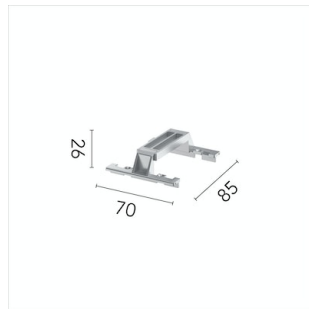

Schematic light drawing

Photometric

Lighting type	Direct
Light distribution	Symmetric
CCT (K)	2700
CRI>	90
Beam angle C0-180 (°)	10
Beam angle C90-270 (°)	10

Electrical

Insulation class	II
Frequency (Hz)	50/60
Main voltage (Vac)	220.00
Alternating current voltage (Vac)	230
LED voltage Vf (Vdc)	12
Driver	Remote included
Dimmable	No
Emergency type	No

Notes

It requires a pre-installation frame, to be ordered separately.

Accessories & Power Supply

REQUIRED
Frame

Installation

08.0516.00

Pre-installation No Trim Frame 4L
Fix Adjustable

OPTIONAL
Accessory

Mounting

08.0059.90

Accessory for mounting of No
Trim Adjustable continuous line.