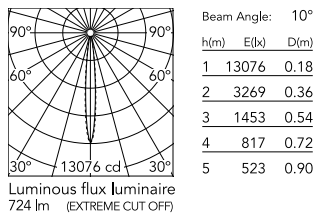

Physical

Colour	Black/Black
Trim	No
Orientation	Adjustable
Longitudinal tilting (°)	30
Recessed depth (mm)	75
Length (mm)	149
Net weight (kg)	0.34
IP internal	20
IP external	20

Download

[Mounting instructions](#) ZIP

Photometric Files

[LDT / IES](#) ZIP

Technical Drawings

[2D](#) ZIP

[3D](#) ZIP

[Bim](#) ZIP

Schematic light drawing

Photometric