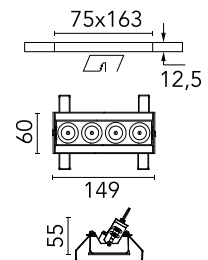

Recessed integrated luminaire with 4 LED lighting spots. Remote power supply included (220-240V).

Are you a professional and your project needs consulting and support?

[BOOK AN APPOINTMENT](#)