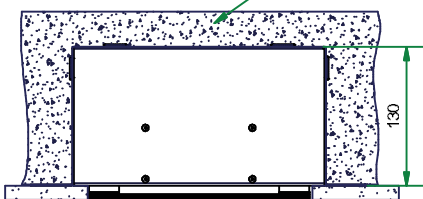

Mini multiple trimless for smartrings 2x LED GE Lamptype : LED

125360XX_125361XX_125362XX

1 CEILING

Has to be combined with :
10460230 Mini-multiple trimless 2 recessed frame

hole dimension without recessed frame.
207x107
H= 120

Conbox always with recessed frame
art.10440230

2

Don't connect the gear to 230V before the LEDs are connected to the gear!

350mA - min 33Vf - max 38,4Vf - 12,4W
500mA - min 34,2Vf - max 39,6Vf - 18,4W

TO BE USED WITH: