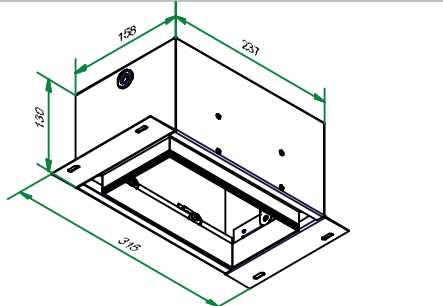

Mini multiple trimless for smartrings 2x LED GE Lamptype : LED

125360XX_125361XX_125362XX

1 CEILING

Has to be combined with :
10460230 Mini-multiple trimless 2 recessed frame

hole dimension without recessed frame.
207x107
H= 120

Conbox always with recessed frame
art.10440230

2

Don't connect the gear to 230V before the LEDs are connected to the gear!

350mA - min 33Vf - max 38,4Vf - 12,4W
500mA - min 34,2Vf - max 39,6Vf - 18,4W

TO BE USED WITH: