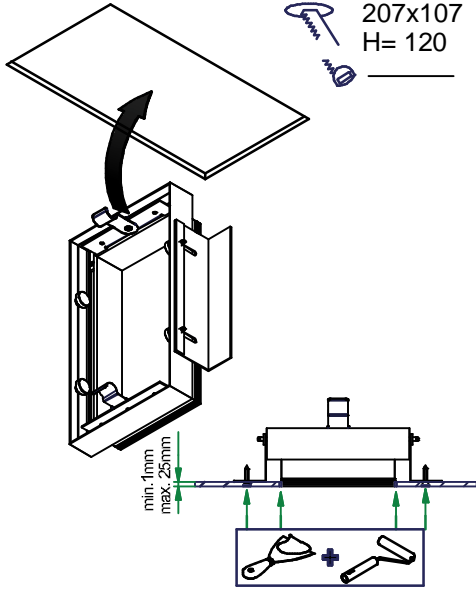

Mini multiple trimless for smartrings 2x LED GE Lamptype : LED

125360XX_125361XX_125362XX

1 CEILING

Has to be combined with :
10460230 Mini-multiple trimless 2 recessed frame

hole dimension without recessed frame.
207x107
H= 120

Conbox always with recessed frame
art.10440230

2

Don't connect the gear to 230V before the LEDs are connected to the gear!

350mA - min 33Vf - max 38,4Vf - 12,4W
500mA - min 34,2Vf - max 39,6Vf - 18,4W

TO BE USED WITH:

Drivers:
see driver matrix - latest version on website
www.supermodular.com or check sales contact

3

4

Frontring Smart kup-Cake-Lotis ring
Push

CAN BE USED WITH	
10440230	Conbox 237x158x130x315
10460230	Mini-multiple trimless 2 recessed frame
10212613	Color filter DIA 70 Red
10212614	Color filter DIA 70 Yellow
10212616	Color filter DIA 70 Blue
10212615	Color filter DIA 70 Green
10212602	Honeycomb DIA 70
12553002	Frontring Smart flat medium black
12553009	Frontring Smart flat medium white struc
12553102	Frontring Smart flat flood black
12553109	Frontring Smart flat flood white struc
12553202	Frontring Smart flat spot black
12553209	Frontring Smart flat spot white struc
12554202	Frontring Smart cake spot black
12554209	Frontring Smart cake spot white struc
12554002	Frontring Smart cake medium Black
12554009	Frontring Smart cake medium WhStr
12554102	Frontring Smart cake flood Black
12554109	Frontring Smart cake flood WhStr
12555202	Frontring Smart lotis spot black
12555209	Frontring Smart lotis spot white struc
12555002	Frontring Smart lotis medium Black
12555009	Frontring Smart lotis medium WhStr
12555102	Frontring Smart lotis flood Black
12555109	Frontring Smart lotis flood WhStr
12556202	Frontring Smart kup spot black
12556209	Frontring Smart kup spot white struc
12556002	Frontring Smart kup medium Black
12556009	Frontring Smart kup medium WhStr
12556102	Frontring Smart kup flood Black
12556109	Frontring Smart kup flood WhStr