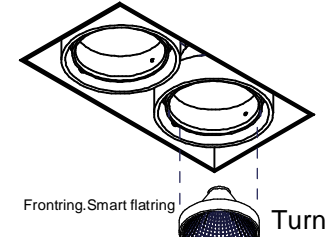

Conbox always with recessed frame
art.10440230

2

Don't connect the gear to 230V before the LEDs are connected to the gear!

350mA - min 33Vf - max 38,4Vf - 12,4W
500mA - min 34,2Vf - max 39,6Vf - 18,4W

TO BE USED WITH:

Drivers:
see driver matrix - latest version on website
www.supermodular.com or check sales contact

3

4

Frontring Smart kup-Cake-Lotis ring
Push

CAN BE USED WITH	
10440230	Conbox 237x158x130x315
10460230	Mini-multiple trimless 2 recessed frame
10212613	Color filter DIA 70 Red
10212614	Color filter DIA 70 Yellow
10212616	Color filter DIA 70 Blue
10212615	Color filter DIA 70 Green
10212602	Honeycomb DIA 70
12553002	Frontring Smart flat medium black
12553009	Frontring Smart flat medium white struc
12553102	Frontring Smart flat flood black
12553109	Frontring Smart flat flood white struc
12553202	Frontring Smart flat spot black
12553209	Frontring Smart flat spot white struc
12554202	Frontring Smart cake spot black
12554209	Frontring Smart cake spot white struc
12554002	Frontring Smart cake medium Black
12554009	Frontring Smart cake medium WhStr
12554102	Frontring Smart cake flood Black
12554109	Frontring Smart cake flood WhStr
12555202	Frontring Smart lotis spot black
12555209	Frontring Smart lotis spot white struc
12555002	Frontring Smart lotis medium Black
12555009	Frontring Smart lotis medium WhStr
12555102	Frontring Smart lotis flood Black
12555109	Frontring Smart lotis flood WhStr
12556202	Frontring Smart kup spot black
12556209	Frontring Smart kup spot white struc
12556002	Frontring Smart kup medium Black
12556009	Frontring Smart kup medium WhStr
12556102	Frontring Smart kup flood Black
12556109	Frontring Smart kup flood WhStr