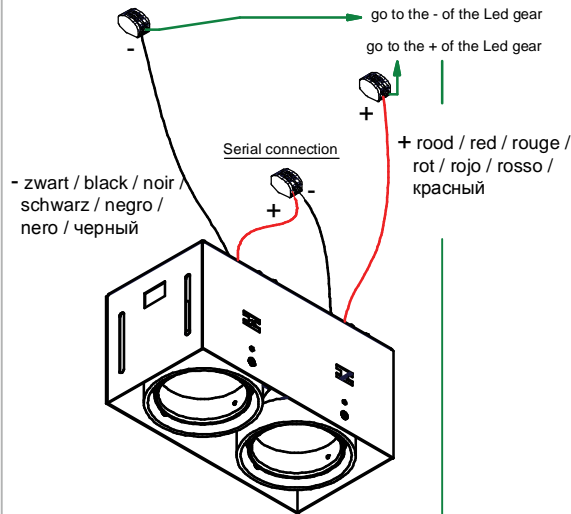

Mini multiple trimless for smartrings 2x LED GE Lamptype : LED

125360XX_125361XX_125362XX

1 CEILING

Has to be combined with :
10460230 Mini-multiple trimless 2 recessed frame

hole dimension without recessed frame.
207x107
H= 120

Conbox always with recessed frame
art.10440230

2

Don't connect the gear to 230V before the LEDs are connected to the gear!

350mA - min 33Vf - max 38,4Vf - 12,4W
500mA - min 34,2Vf - max 39,6Vf - 18,4W

TO BE USED WITH:

Drivers:
see driver matrix - latest version on website
www.supermodular.com or check sales contact

3

4

Frontring Smart kup-Cake-Lotis ring
Push

CAN BE USED WITH	
10440230	Conbox 237x158x130x315
10460230	Mini-multiple trimless 2 recessed frame
10212613	Color filter DIA 70 Red
10212614	Color filter DIA 70 Yellow
10212616	Color filter DIA 70 Blue
10212615	Color filter DIA 70 Green
10212602	Honeycomb DIA 70
12553002	Frontring Smart flat medium black
12553009	Frontring Smart flat medium white struc
12553102	Frontring Smart flat flood black
12553109	Frontring Smart flat flood white struc
12553202	Frontring Smart flat spot black
12553209	Frontring Smart flat spot white struc
12554202	Frontring Smart cake spot black
12554209	Frontring Smart cake spot white struc
12554002	Frontring Smart cake medium Black
12554009	Frontring Smart cake medium WhStr
12554102	Frontring Smart cake flood Black
12554109	Frontring Smart cake flood WhStr
12555202	Frontring Smart lotis spot black
12555209	Frontring Smart lotis spot white struc
12555002	Frontring Smart lotis medium Black
12555009	Frontring Smart lotis medium WhStr
12555102	Frontring Smart lotis flood Black
12555109	Frontring Smart lotis flood WhStr
12556202	Frontring Smart kup spot black
12556209	Frontring Smart kup spot white struc
12556002	Frontring Smart kup medium Black
12556009	Frontring Smart kup medium WhStr
12556102	Frontring Smart kup flood Black
12556109	Frontring Smart kup flood WhStr