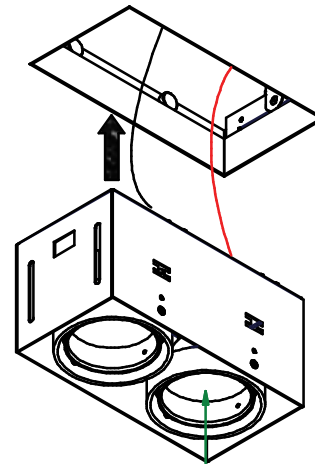

Mini multiple trimless for smartrings 2x LED GE Lamptype : LED

125360XX_125361XX_125362XX

1 CEILING

Has to be combined with :
10460230 Mini-multiple trimless 2 recessed frame

hole dimension without recessed frame.
207x107
H= 120

Conbox always with recessed frame
art.10440230

2

Don't connect the gear to 230V before the LEDs are connected to the gear!

350mA - min 33Vf - max 38,4Vf - 12,4W
500mA - min 34,2Vf - max 39,6Vf - 18,4W

TO BE USED WITH:

Drivers:
see driver matrix - latest version on website
www.supermodular.com or check sales contact

3

4

Frontring Smart kup-Cake-Lotis ring
Push

CAN BE USED WITH	
10440230	Conbox 237x158x130x315
10460230	Mini-multiple trimless 2 recessed frame
10212613	Color filter DIA 70 Red
10212614	Color filter DIA 70 Yellow
10212616	Color filter DIA 70 Blue
10212615	Color filter DIA 70 Green
10212602	Honeycomb DIA 70
12553002	Frontring Smart flat medium black
12553009	Frontring Smart flat medium white struc
12553102	Frontring Smart flat flood black
12553109	Frontring Smart flat flood white struc
12553202	Frontring Smart flat spot black
12553209	Frontring Smart flat spot white struc
12554202	Frontring Smart cake spot black
12554209	Frontring Smart cake spot white struc
12554002	Frontring Smart cake medium Black
12554009	Frontring Smart cake medium WhStr
12554102	Frontring Smart cake flood Black
12554109	Frontring Smart cake flood WhStr
12555202	Frontring Smart lotis spot black
12555209	Frontring Smart lotis spot white struc
12555002	Frontring Smart lotis medium Black
12555009	Frontring Smart lotis medium WhStr
12555102	Frontring Smart lotis flood Black
12555109	Frontring Smart lotis flood WhStr
12556202	Frontring Smart kup spot black
12556209	Frontring Smart kup spot white struc
12556002	Frontring Smart kup medium Black
12556009	Frontring Smart kup medium WhStr
12556102	Frontring Smart kup flood Black
12556109	Frontring Smart kup flood WhStr