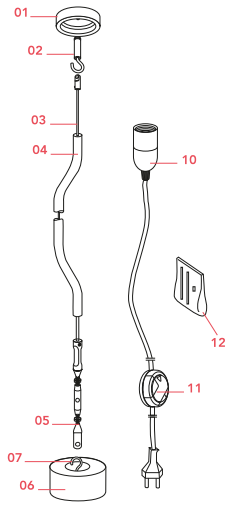

FLOS

F5600009 White

Parentesi dimmer

Designed by Achille Castiglioni and Pio Manzu, 1971

Halogen - 150W

Lamp providing direct light. Lamp moves vertically via sliding of a painted or nickel-plated shaped steel tube on a ceiling-to-floor steel cable (4000 mm long). Fixture head made of injection-molded black elastomer. On the cable there is the electronic dimmer which allows the regulation of light brightness.

Physical

Colour	White
Length (mm)	110
Cord length (mm)	4000
Canopy dimension (mm)	20
Canopy width (mm)	64
Net weight (kg)	3.57
Package height (mm)	90
Package width (mm)	150
Package length (mm)	610
Package volume (m3)	0.01
IP internal	20

Accessories & Power Supply

OPTIONAL

F5700009

Parentesi dimmer Element

Bulbs

NOT INCLUDED

RF35355

LED Lamp 13W E27 220-240V
2700K R125

NOT INCLUDED

RF32366

LED Lamp 12W E27 220-240V
2700K R125

Spare Parts

01.	Complete white rose	RF5400109
02.	Anchor hook screw	RF06745
03.	Parentesi 4m steel cable	RF01442
03.	Parentesi 6m steel cable	RF01444
04.	White tube	RF02599
05.	Parentesi inox turnbuckle & grub screw	RF01438
06.	Base for Parentesi & Pasentesi D	RF5601600
07.	Hook + nut	RF06747
09.	Parentesi rubber support	RF06068
11.	Led rondo' dimmer 220/240v 40-250w 4-100w	RF28045
12.	Kit wire ties and screw	RF5600200