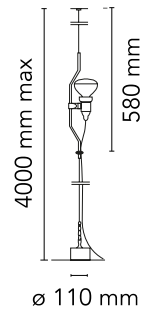

FLOS

F5600009 White

Parentesi dimmer

Designed by Achille Castiglioni and Pio Manzu, 1971

Halogen - 150W

Lamp providing direct light. Lamp moves vertically via sliding of a painted or nickel-plated shaped steel tube on a ceiling-to-floor steel cable (4000 mm long). Fixture head made of injection-molded black elastomer. On the cable there is the electronic dimmer which allows the regulation of light brightness.

Are you a professional and your project needs consulting and support?

[BOOK AN APPOINTMENT](#)

Main specifications

EAN	8059607020449
Mounting	Suspension
Environments	Indoor dry location
Light Source Type	Bulb
Lamp category	Halogen
Lamp holders	E27
Ilcos	HSGSR
Number of heads	1
Power (W)	150

Physical

Colour	White
Length (mm)	110
Cord length (mm)	4000
Canopy dimension (mm)	20
Canopy width (mm)	64
Net weight (kg)	3.57
Package height (mm)	90
Package width (mm)	150
Package length (mm)	610
Package volume (m3)	0.01
IP internal	20