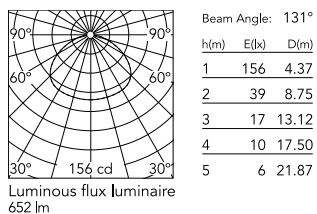

Schematic light drawing

Photometric

Lighting type	Direct
Light distribution	Symmetric

Electrical

Insulation class	II
Frequency (Hz)	50/60
Main voltage (Vac)	220-240
LED voltage Vf (Vdc)	null
Dimmable	Yes
Dimming interface	Dimmer Integrated
Plug type	Type C
Batteries inside	No