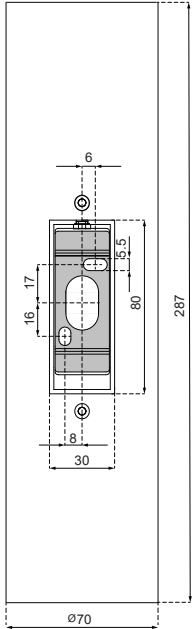

Nude 2x Par 20 Wall

109208XX

1

2

3

INSTALLATION REMARK

4

LEDLAMP NOT INCLUDED