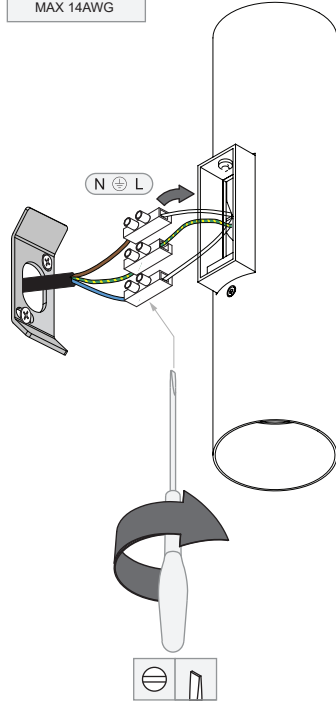

Nude 2x Par 20 Wall

109208XX

1

2

3

INSTALLATION REMARK

4

LEDLAMP NOT INCLUDED

TO BE COMBINED WITH

E27 PAR20 LEDLAMP