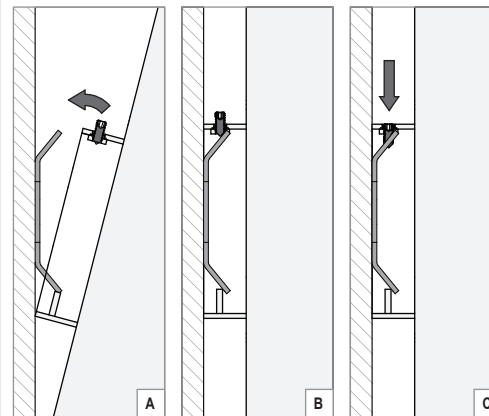

Nude 2x Par 20 Wall

109208XX

1

2

3

INSTALLATION REMARK

4

LEDLAMP NOT INCLUDED