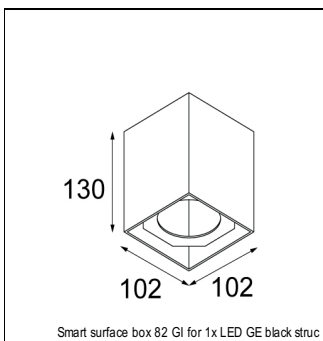

SMART CAKE 82 IP54 LED GE

ACCESSORIES

GYPKIT

12290130	GYPKIT 190X190 - Ø70
12291030	GYPKIT 210X190-2XØ70

CONBOX

10889830	CONBOX 190X192X130X256

MASK

12500032	SMART MASK 82 1X BLACK STRUC
12500046	SMART MASK 82 1X GOLD
12500009	SMART MASK 82 1X WHITE STRUC
12500132	SMART MASK 82 2X BLACK STRUC
12500146	SMART MASK 82 2X GOLD
12500109	SMART MASK 82 2X WHITE STRUC

SURFACE-BOX

12514032	SMART SURFACE BOX 82 GI FOR 1X LED GE BLACK STRUC
12514009	SMART SURFACE BOX 82 GI FOR 1X LED GE WHITE STRUC
12514132	SMART SURFACE BOX 82 1-10V/PUSHDIM GI FOR 1X LED GE BLACK STRUC
12514109	SMART SURFACE BOX 82 1-10V/PUSHDIM GI FOR 1X LED GE WHITE STRUC
12515032	SMART SURFACE BOX 82 GI FOR 2X LED GE BLACK STRUC
12515009	SMART SURFACE BOX 82 GI FOR 2X LED GE WHITE STRUC
12515132	SMART SURFACE BOX 82 1-10V/PUSHDIM GI FOR 2X LED GE BLACK STRUC
12515109	SMART SURFACE BOX 82 1-10V/PUSHDIM GI FOR 2X LED GE WHITE STRUC

RECESSED-FRAME

12500230	RECESSED RING Ø70 H100

SURFACE-TUBED

12845032	SMART SURFACE TUBED 82 LARGE LED GE BLACK STRUC
12845024	SMART SURFACE TUBED 82 LARGE LED GE BRUSHED ALU
12845009	SMART SURFACE TUBED 82 LARGE LED GE WHITE STRUC
12844032	SMART SURFACE TUBED 82 LARGE LED GI BLACK STRUC
12844024	SMART SURFACE TUBED 82 LARGE LED GI BRUSHED ALU
12844009	SMART SURFACE TUBED 82 LARGE LED GI WHITE STRUC