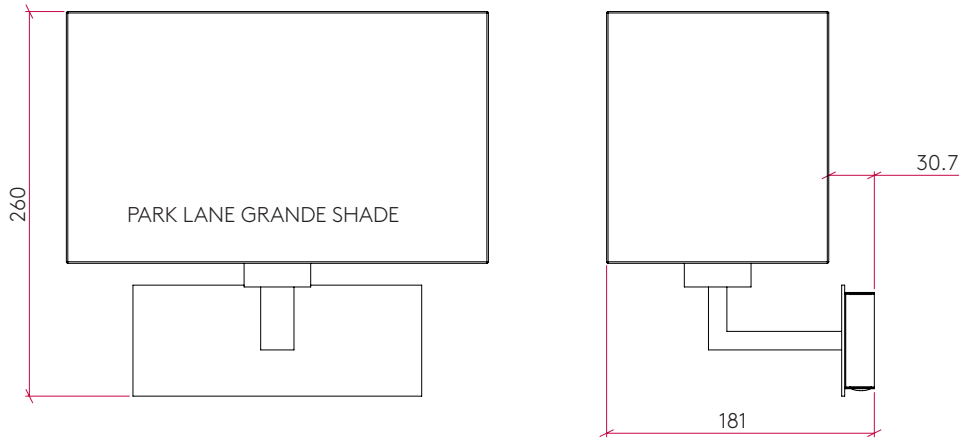

PRODUCT SPECIFICATION

GENERAL

FINISH:	Bronze	CABLE LENGTH:	Not Applicable
MAIN MATERIAL:	Metal - Mild Steel	GROSS WEIGHT:	1.108 (kg)
DIMENSIONS:	H:124mm W:195mm D:128mm	CLASS:	CE (Class I)
INSTALLATION ORIENTATION:	Wall Mount - Horizontal	IP RATING:	IP20
CUT OUT HOLE:	Not Applicable	BATHROOM ZONE:	Zone 3
RECESS DEPTH:	Not Applicable	VOLTAGE:	Mains 230 (V)
FIRE RATING:	Not Applicable	PRODUCT F MARK:	Suitable for mounting on flammable materials

LAMP

LIGHT SOURCE:	E27/ES	MACADAM ELIPSE:	Not Applicable
MAXIMUM WATTAGE:	60W Max	UGR:	Not Applicable
MAXIMUM LAMP LENGTH:	130 (mm)	BEAM ANGLE:	Not Applicable
LAMP INCLUDED?	No	TILT ADJUSTMENT ANGLE:	Not Applicable
LUMINOUS FLUX:	Lamp Dependent	ROTATION ADJUSTMENT ANGLE:	Not Applicable
COLOUR TEMP:	Lamp Dependent	AVERAGE LIFESPAN:	Lamp Dependent
CRI:	Lamp Dependent	L70:	Not Applicable
R9:	Lamp Dependent		

ADDITIONAL INFORMATION

SHADE EXCLUDED

BOX QUANTITY X 12

PRODUCT ELEVATIONS

ELEVATIONS WITH SHADE

ELEVATIONS WITHOUT SHADE