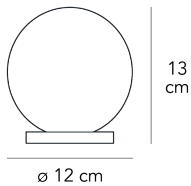

Table lamp with diffused light not dimmable. Galvanized metal frame. Diffuser made of opalyné blown glass with satin-finish. Transparent power cable, switch and plug. European two-pole plug. Bulb not included.