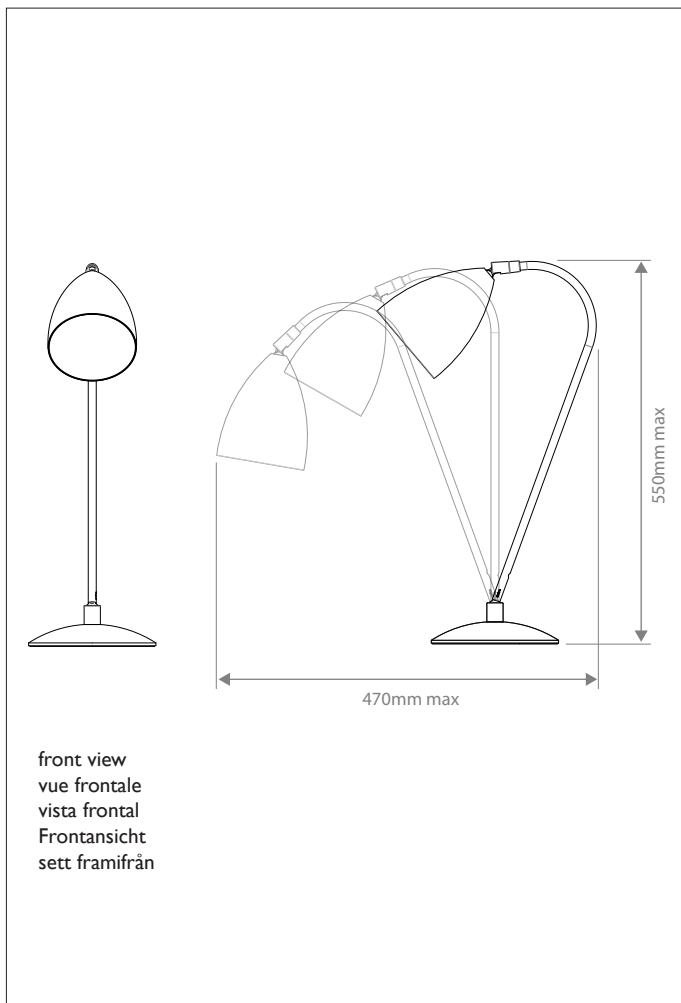

4544 Joel Table

 astro

1 x 42w E27		excl.
----------------	---	-------

Zone	3
------	----------

Astro Lighting Ltd.
G2 River Way, Harlow
CM20 2DP, Great Britain

T: +44 (0) 1279 427001
F: +44 (0) 1279 427002
sales@astrolighting.co.uk
www.astrolighting.co.uk