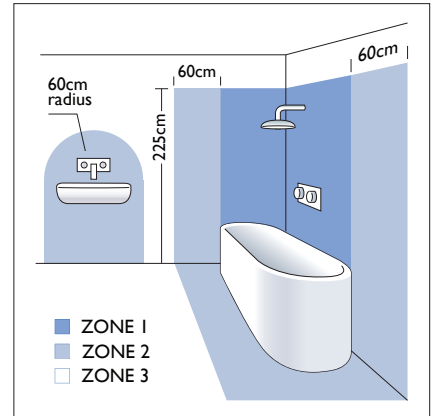

4544 Joel Table

 astro

1 x 42w E27		excl.
----------------	---	-------

Zone	3
------	----------

Astro Lighting Ltd.
G2 River Way, Harlow
CM20 2DP, Great Britain

T: +44 (0) 1279 427001
F: +44 (0) 1279 427002
sales@astrolighting.co.uk
www.astrolighting.co.uk