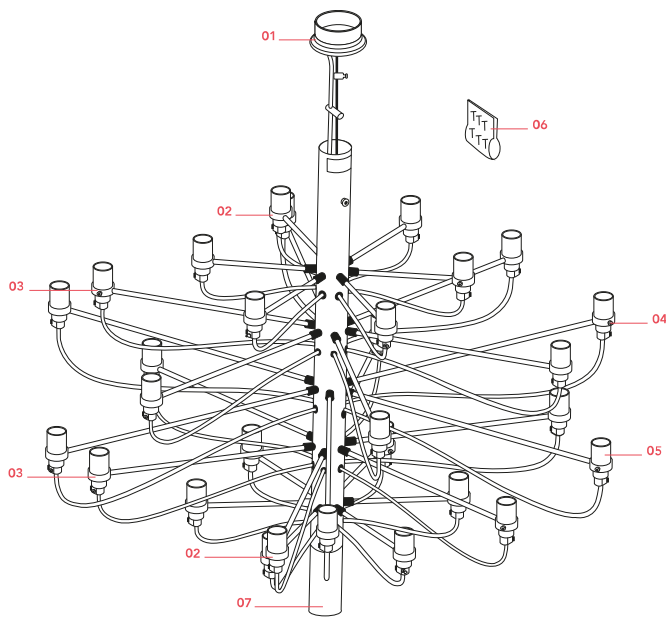

Physical

Colour	Brass
Length (mm)	880
Cord length (mm)	2800
Canopy dimension (mm)	36
Canopy width (mm)	146
Net weight (kg)	5.6
Package height (mm)	0
Package width (mm)	0
Package length (mm)	0
Package volume (m3)	0.02
IP internal	20

RF28987

LED Frosted Mini Lamp E14 2,7W
2700K Dimmable (set 32pcs)

NOT INCLUDED

RF28988

LED Clear Mini Lamp E14 2W
2200K Dimmable (Set 32pcs)

Spare Parts

- | | | |
|-----|--------------------------|-----------|
| 01. | Ceiling rose | RL7060800 |
| 02. | Brass short arm (180mm) | RL7050459 |
| 03. | Brass medium arm (330mm) | RL7050559 |
| 04. | Brass long arm (430mm) | RL7050659 |
| 05. | 2097 E14 lamp holder | RL7050100 |
| 06. | Brass lower cap | RL7050759 |
| 07. | Brass lower cap | RL7050959 |

DOWNLOAD

RL7060800

Ceiling rose

RL7050459

Brass short arm (180mm)

RL7050559

Brass medium arm (330mm)

RL7050659

Brass long arm (430mm)

RL7050100

2097 E14 lamp holder

RL7050759

Brass lower cap

RL7050959

Brass lower cap