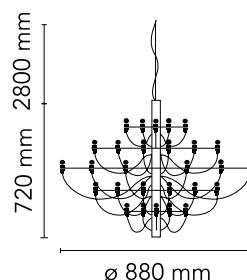

FLOS

A1401059 Brass

2097/30 (frosted bulbs)

Designed by Gino Sarfatti, 1958

LED retrofit - 30 x 15W

Suspension lamp providing diffused light. Steel central structure with brass arms, both available either chromium-plated or golded. Steel ceiling fitting and rose.

Are you a professional and your project needs consulting and support?

[BOOK AN APPOINTMENT](#)

Main specifications

EAN	8059607000021
Mounting	Suspension
Environments	Indoor dry location
Light Source Type	Bulb
Lamp category	LED retrofit
Lamp holders	E14
Ilcos	IBS/F
Number of heads	30
Power (W)	15

Physical

Colour	Brass
Length (mm)	880
Cord length (mm)	2800
Canopy dimension (mm)	36
Canopy width (mm)	146
Net weight (kg)	5.6
Package height (mm)	0
Package width (mm)	0
Package length (mm)	0
Package volume (m3)	0.02
IP internal	20